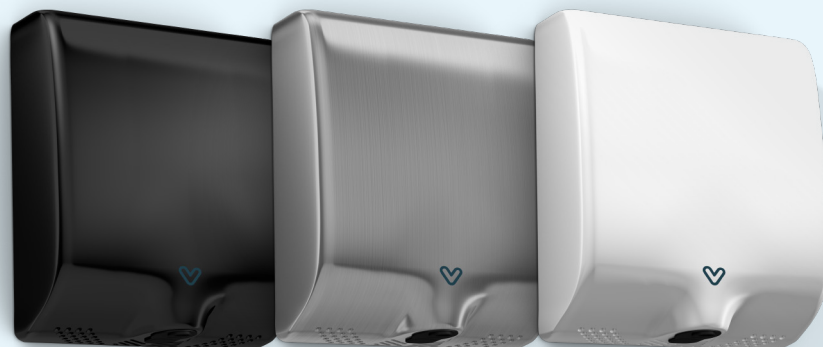

# Vega 4

Hand Dryer Unit	Specifications	
Finishes	White	
	Stainless Satin	
	Black	
Warranty	5 year	
Construction	Materials	Stainless Steel 304
	Net Weight	3.3kg
	Packed Weight	3.5kg
Dimensions	Product Height	325mm
	Product Width	287mm
	Product Depth	99.5mm
	Packaging Height	390mm
	Packaging Width	360mm
	Packaging Depth	180mm
Energy Consumption	Electrical Supply Voltage	220-240 Volts
	Electrical Supply Frequency	50/60Hz
	Standby Power Consumption	<1watt
Performance	Minimum Motor Life	1000 Hours
	Dry Time	12 Seconds
	Universal Brush Motor	
	Motor Speed (Max Settings)	38,000RPM
	Air Speed	224MPH <100m/s
	Air Volume (Max Settings)	76CFM <130M3/H>
	Heater element Power	400W
	Motor Cutoff Time	40 Seconds
Noise	Operating Sound Level	70dB (Manufacturer stated)
	Sound Level Notes	Independently tested to be 68dB at 1m
Rated Power	Rated Power (max setting)	1000 Watts
	Rated Power (min Setting)	200 Watts
	Rated Power notes	Adjustable motor speed and heater settings
	Energy per dry	3.3 Wh (Watt-hours)
	Energy per dry notes	Based on 12 seconds drying time
Mounting Instructions	Men	1170mm
	Women	1120mm
	Children 4-7	810mm
	Children 7-10	910mm
	Children 10-13	1020mm
	Children 13-17	1120mm
	Disabled	940mm
Certifications	UKCA, RoSH, IP23, IP23 Rated	