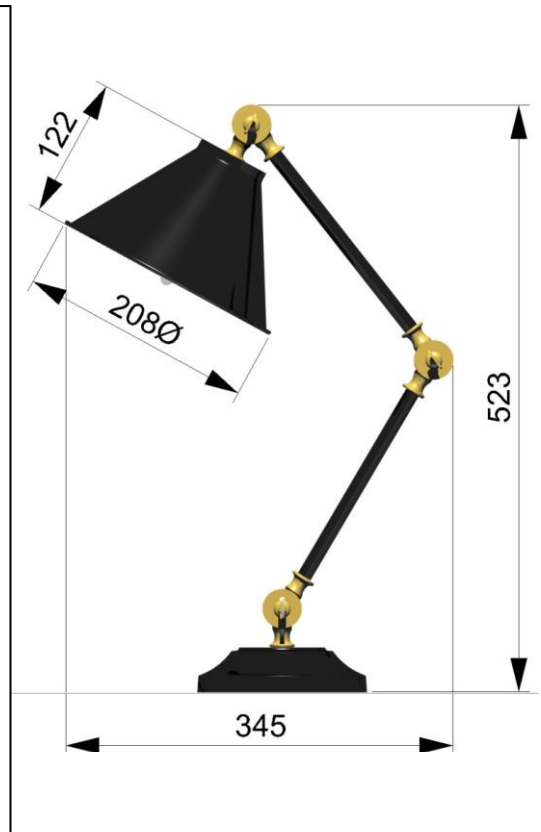

RANGE: Elstead
STYLE: Provence PV Element

1. Item Code	PV Provence BPB, GAB, WPN	23. Minimum Drop	N/A
2. Drawing No.	00152 pages 1 to 3	24. Maximum Drop	N/A
3. EAN/Barcode	TBC	25. Adjustable?	Yes – arms & shade adjust
4. Tested	No	26. Shade Material	Mild steel
5. Final Sign-off Sample Done?	Yes.	27. Shade Width (mm)	208
6. Category	Indoor	28. Shade Height (mm)	122
7. Type	Table Lamp	29. Shade Depth (mm)	208
8. Finish	BPB=bl/pol brass. GAB=grey/aged brass, WPN=wh/pol nick	30. Size of Back-Plate/Ceiling Rose	N/A
9. IP Rating	N/A	31. Main Material	Mild Steel
10. Class	I	32. Power Cable Colour	BPB & GAB black. WPN white.
11. Voltage	240V	33. Power Cable Length (mm)	2150
12. Wattage (1)	Max 60w	34. Chain Length (mm)	N/A
13. Wattage (2)	N/A	35. Rod Length (mm)	N/A
14. Lamp Holder Type (1)	E27	36. PIR	No
15. Lamp Holder Type (2)	N/A	37. Switch Type and location	In-line switch 300mm from base
16. No. of Lamps	1	38. Connection Method	N/A
17. Lamp Supplied	No	39. Plug Type	Standard 3 pin UK
18. Dimmable?	No	40. Plug Colour	BPB & GAB black. WPN white.
19. Lumen Output	N/A	41. Product Weight	2.8 KG
20. Overall Width/Diameter	208	42. Carton Dimensions (mm)	Unknown
21. Overall Height (mm)	523 (as shown)	43. Carton Weight (kg)	Unknown
22. Overall Depth (mm)	345 (as shown)	44. Notes	Part painted/part plated