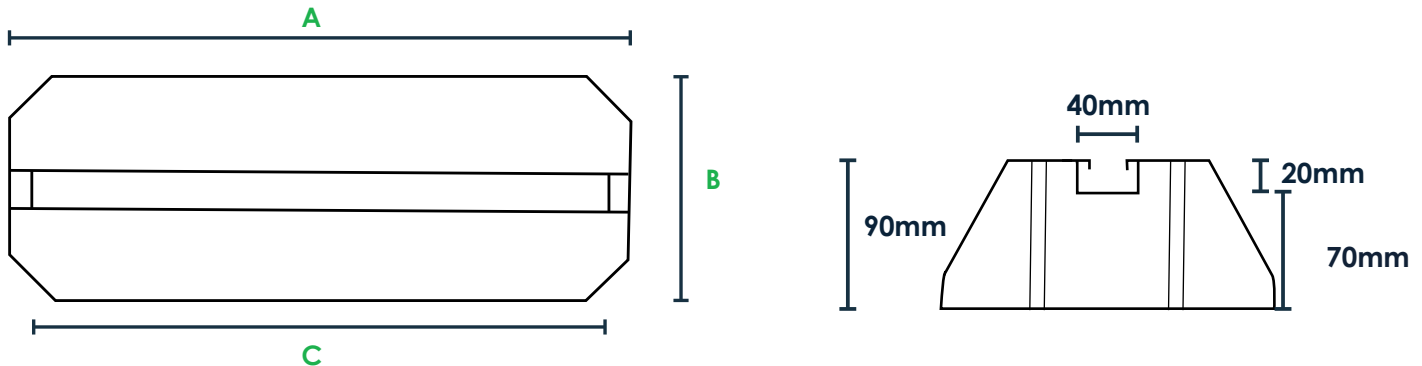

# Rubber Mounting Feet

## • Rubber Mounting Feet

Rubber Mounting and Support Feet are ideal for suspension of cable tray and pipework. HVAC and air conditioning units in both indoor and outside locations also provides anti-vibration support for solar thermal and solar PV installations on flat roofs. Can be drilled through to provide extra support should a permanent fixing be required or left as non secured base support to prevent penetration of roofing systems and membranes. Manufactured from heavy recycled rubber and aluminium channel to withstand outdoor environments.

Code	Size	A	B	C
SF250	250mm	250mm	160mm	210mm
SF400	400mm	400mm	160mm	360mm
SF600	600mm	600mm	160mm	560mm
SF1000	1000mm	1000mm	160mm	960mm

## • Dimensions