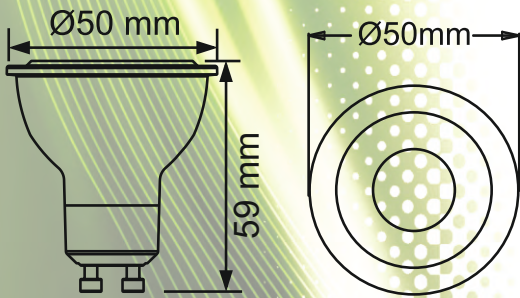

LED LITE™
Energy Saving LED

7W LED
DIMMABLE ECO
GU10 Lamps CW

Dimensions:

SPECIFICATIONS:

Body Colour	White (Plastic)
Product Code	LEGUD7CW/5
LED type	SMD LED
Package	Set of 5 pcs
Input voltage (VAC)	220-240 VAC
CRI (Ra)	>80
Colour Temperature	Cool White - 4000K
Output Power	7W
Luminous Flux	±540 lumens
Equivalent	50W halogen
Beam Angle	40°
Driver	Dimmable
Warranty	2 Year