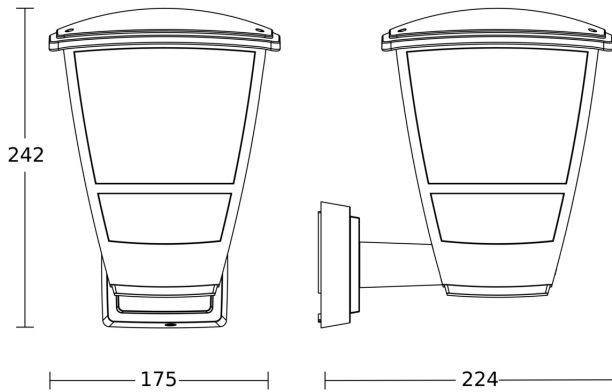

## Function description

Nostalgia meets the modern era. L 10 wall light featuring a nostalgic design yet modern lines. Suitable for any E27 bulb of choice (not included). Easy to fit thanks to few screws. With an integrated reflector foil below the cover for optimal illumination. Delivered in plastic-free packaging.

## Technical specifications

Dimensions (L x W x H)	224 x 175 x 242 mm	Impact resistance	IK03
With lamp	No	IP-rating	IP44
Manufacturer's Warranty	3 years	Protection class	II
With remote control	No	Ambient temperature	-20 – 40 °C
Version	black	Housing material	Plastic
PU1, EAN	4007841084752	Cover material	Plastic, structured
Application, place	Outdoors	Output	15 W
Application, room	front door, courtyard & driveway, all round the building, terrace / balcony	Base	E27
Colour	black	Basic light level function	No
includes sheet of self-adhesive numbers	No	Interconnection	Yes
Installation site	wall	Interconnection via	Cable

## Dimension Drawing