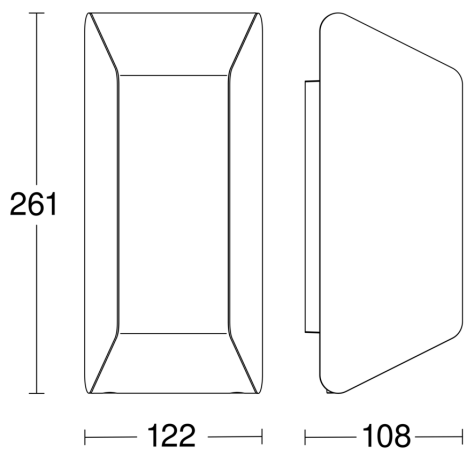

Technical specifications

Dimensions (L x W x H)	108 x 122 x 261 mm	Impact resistance	IK07
With lamp	No	IP-rating	IP44
Manufacturer's Warranty	3 years	Protection class	II
With remote control	No	Ambient temperature	-20 – 40 °C
Version	without motion detector	Housing material	Plastic
PU1, EAN	4007841068882	Cover material	Plastic, opal
Application, place	Outdoors	Mains power supply	220 – 240 V / 50 – 60 Hz
Application, room	garden, front door, courtyard & driveway, all round the building, terrace / balcony	Output	15 W
Colour	Anthracite	Base	E27
includes sheet of self-adhesive numbers	No	Interconnection	No
Installation site	wall		

Outdoor light without sensor

L 30

without motion detector
EAN 4007841 068882
Article number 068882

Dimension Drawing

Circuit diagram