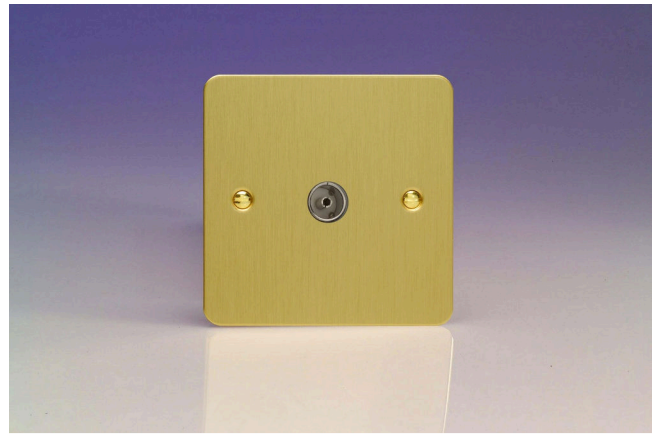

Data Sheet

Product Code: XFB8

Product Description: 1-Gang TV Socket, Co-Axial

Range: Ultraflat

Finish: Brushed Brass

Product Category: TV Socket

Insert/Knob Colour: Plain Insert

Barcode: 5021575900712

Dimensions: 89x89x22mm

Faceplate Depth: 1mm

Net Weight: 96g

Gross Weight: 98g

Fixing Centres: 60.3mm

Depth from Mounting Face: 21mm

Recommended Back Box Depth: 25mm

Operating Voltage: N/A

Date of Issue: 06th February 2022 © Doyle & Tratt Products Ltd, Carylls Lea, Faygate, West Sussex, RH12 4SJ, United Kingdom. All rights reserved.

Product Features

- ☑ TV socket for use with male co-axial plugs
- ☑ Contemporary, ultra-slim faceplate