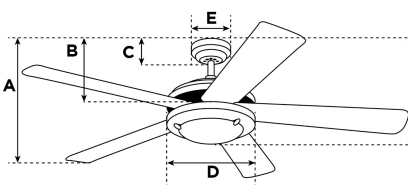

Item Number 7218040

Halley Ceiling Fan

112 cm White Finish Reversible Blades (White/Light Maple) Includes Light Kit with Opal Frosted Glass

Specifications

Size.....	112 cm
Blades.....	Reversible Plywood Blades (White/Light Maple)
Blade Pitch.....	13°
Approved Location.....	Indoor
Suggested Room Size.....	For rooms up to 20 m²
Down Rod.....	N/A
Installation.....	Hugger
Max. Ceiling Angle.....	N/A
Lead Wire.....	12 cm
Light Bulb Usage.....	Use (2) E27 Base Lamps, 60 Watt Maximum (not included)
Control	Remote Control Included
Motor Finish.....	White
Motor Material	Silicon Steel Motor 153mm x 17mm
Reverse Airflow.....	Yes
Noise Level.....	49 db(A)
Capacitor	Dual
Weight net/gross.....	6,8 / 7,6 kg
Box Dimensions.....	32 x 29 x 51,5 cm
EAN Code.....	4895105605610

Reversible Light Maple
Finish Blades

Energy Information

Voltage (Hz).....	230V / 50Hz
Airflow Efficiency.....	3 m³/Min/W
Electricity Use (excludes lights)	48 Watt
Airflow.....	142 m³/Min
Max rpm	225
Electricity consumption/year..	16.2 kWh

Warranty

Ceiling fans backed by our extended Warranty have a 10 year motor warranty and a 2-year warranty on all other parts.

A. Top of Canopy to Bottom of Blades	240 cm
B. Top of Canopy to Bottom of Switch House	75 cm
C. Top of Canopy to Bottom of Canopy	75 cm
D. Width of Motor Housing.....	240 cm
E. Width of Canopy.....	230 cm
F. Top of Canopy to Bottom of Glass	350 cm