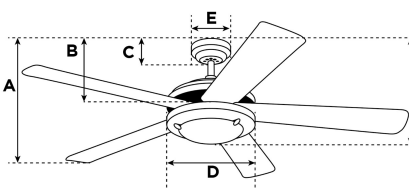

Item Number 7870340

Jet Plus Ceiling Fan

105 cm White Finish Reversible Blades (White/Light Maple) Includes Spot Light Kit

Specifications

Size	105 cm
Blades.....	Reversible MDF Blades (White/Light Maple)
Blade Pitch.....	14°
Approved Location.....	Indoor
Suggested Room Size.....	For rooms up to 20 m ²
Down Rod.....	10 cm
Installation.....	Down Rod Only
Max. Ceiling Angle.....	N/A
Lead Wire.....	15 cm
Light Bulb Usage.....	Use (3) E14 Base Lamps, 40 Watt Maximum (not included)
Control	Remote Control Included
Motor Finish.....	White
Motor Material	Cold Rolled Steel Motor 153mm x 12mm
Reverse Airflow.....	Yes
Noise Level.....	51 db(A)
Capacitor	Dual
Weight net/gross.....	5,2 / 5,9 kg
Box Dimensions.....	21 x 25,3 x 47,5 cm
EAN Code.....	4895105610645

Reversible Light Maple Finish Blades

Energy Information

Voltage (Hz).....	230V / 50Hz
Airflow Efficiency.....	2 m ³ /Min/W
Electricity Use (excludes lights)	49 Watt
Airflow.....	118 m ³ /Min
Max rpm	220
Electricity consumption/year..	16.61 kWh

Warranty

Ceiling fans backed by our extended Warranty have a 10 year motor warranty and a 2-year warranty on all other parts.

A. Top of Canopy to Bottom of Blades	22,5 cm
B. Top of Canopy to Bottom of Switch House	29 cm
C. Top of Canopy to Bottom of Canopy	6 cm
D. Width of Motor Housing.....	17 cm
E. Width of Canopy.....	13 cm
F. Top of Canopy to Bottom of Glass	37 cm