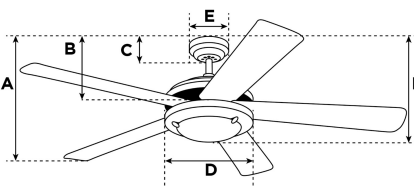

Item Number 7304140

Simone Ceiling Fan

122 cm Matte Black Finish with matte black Gold Accents
Black Blades Opal Frosted Glass

Specifications

Size	122 cm
Blades.....	Plywood Blades (Black)
Blade Pitch.....	11°
Approved Location.....	Indoor
Suggested Room Size.....	For rooms up to 10 m ²
Down Rod.....	10 cm
Installation.....	Down Rod Only
Max. Ceiling Angle.....	18°
Lead Wire.....	15 cm
Light Bulb Usage.....	Includes 16 Watt Integrated LED
Control	Remote/Wall Control Adaptable
Motor Finish.....	Matte Black with Gold Accents
Motor Material	Silicon Steel Motor 144mm x 10mm
Reverse Airflow.....	Yes
Noise Level.....	60 db(A)
Capacitor	Triple
Weight net/gross.....	6,7 / 7,9 kg
Box Dimensions.....	31 x 28,8 x 63,1 cm
EAN Code.....	4895105613356

Warranty

Ceiling fans backed by our extended Warranty have a 10 year motor warranty and a 2-year warranty on all other parts.

A. Top of Canopy to Bottom of Blades	33 cm
B. Top of Canopy to Bottom of Switch House	40,5 cm
C. Top of Canopy to Bottom of Canopy	5,7 cm
D. Width of Motor Housing.....	24 cm
E. Width of Canopy.....	13 cm
F. Top of Canopy to Bottom of Glass	44,5 cm