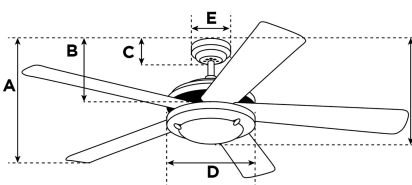

Item Number 7304340

Tori Ceiling Fan

105 cm White Finish Retractable Clear Acrylic Blades Opal Frosted Glass

Specifications

Size	105 cm
Blades.....	Plastic Blades (Translucent)
Blade Pitch.....	12°
Approved Location.....	Indoor
Suggested Room Size.....	For rooms up to 10 m ²
Down Rod.....	10 cm
Installation.....	Down Rod Only
Max. Ceiling Angle.....	N/A
Lead Wire.....	20 cm
Light Bulb Usage.....	Includes 36 Watt Integrated LED
Control	Remote Control Included
Motor Finish.....	White
Motor Material	Cold Rolled Steel Motor 153mm x 12mm
Reverse Airflow.....	No
Noise Level.....	42 db(A)
Capacitor	Single
Weight net/gross.....	8,5 / 11 kg
Box Dimensions.....	37 x 55,3 x 55,3 cm
EAN Code.....	4895105613318

Warranty

Ceiling fans backed by our extended Warranty have a 10 year motor warranty and a 2-year warranty on all other parts.

A. Top of Canopy to Bottom of Blades	32 cm
B. Top of Canopy to Bottom of Switch House	45 cm
C. Top of Canopy to Bottom of Canopy	5,8 cm
D. Width of Motor Housing.....	25 cm
E. Width of Canopy.....	15 cm
F. Top of Canopy to Bottom of Glass	50,5 cm