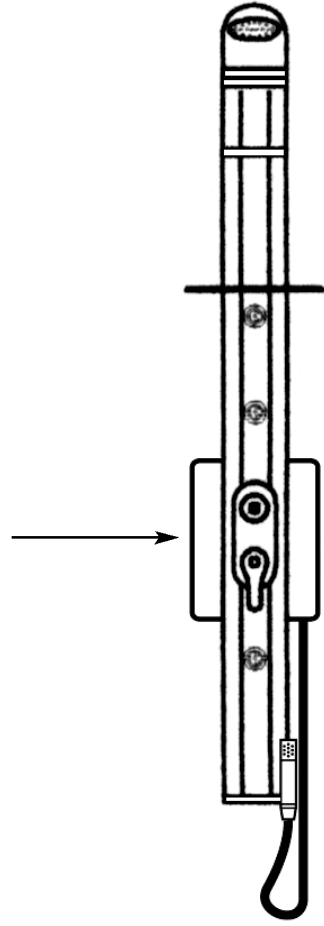

(UK) CHROME PLATED BOX FOR CORNER NOT INCLUDED IN THE PACKAGE - AVAILABLE UPON REQUEST

**Patented**  
**Made in Italy**

(UK) HYDROMASSAGE ALUMINIUM SHOWER PANEL

**Sfera<sup>®</sup> di DROP**