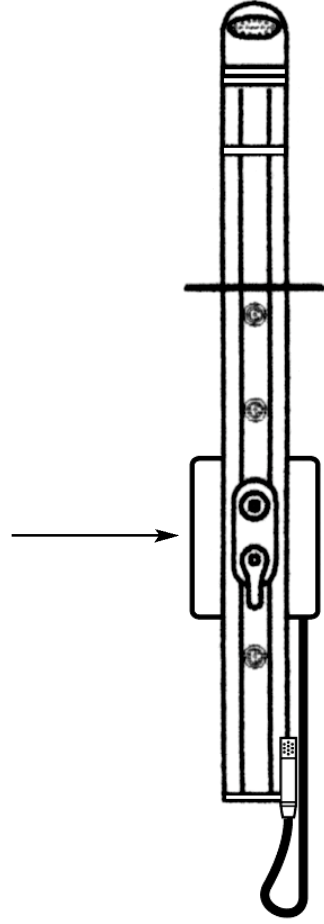

(UK) CHROME PLATED BOX FOR CORNER NOT INCLUDED IN THE PACKAGE - AVAILABLE UPON REQUEST

**Patented
Made in Italy**

(UK) HYDROMASSAGE ALUMINIUM SHOWER PANEL

Sfera[®] di DROP