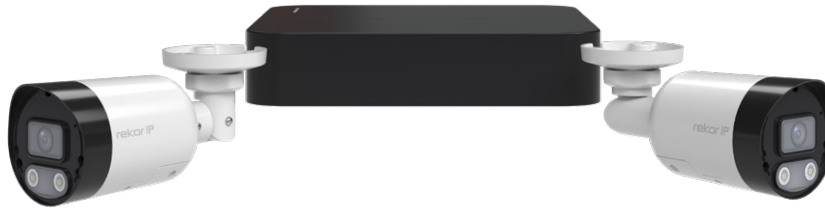

Product Code: RC24KB2W

Description: 4 Channel 1TB NVR 24/7 with 2 x 2MP Bullet CCTV PoE Kit

Component 1 Description

Quantity

Component 2 Description

Quantity

4 Channel HD 1TB Network Video Recorder (NVR)

1

2.8mm 2MP Fixed 24/7 IP PoE Bullet Camera

2

General Information

Dimensions (mm)	205 x 205 x 46
Weight (Kg)	0.6

Supply & Power

Operating Voltage (V DC)	48
Power Consumption (mA)	<9W

Media Information

Display Video Output	1 x HDMI, 1 x VGA
Display Split	1 & 4
Display Resolutions	HDMI: 3840x2160/30Hz, 1920x1080/60Hz, 1920x1080/50Hz, 1600x1200/60Hz, 1280x1024/60Hz, 1280x720/60Hz, 1024x768/60Hz VGA: 1920x1080/60Hz, 1920x1080/50Hz, 1600x1200/60Hz, 1280x1024/60Hz, 1280x720/60Hz, 1024x768/60Hz