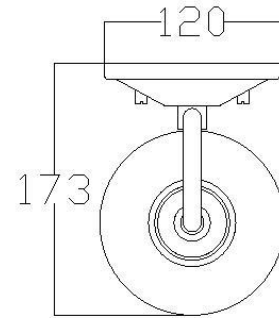

BRAND: Cora
STYLE: 1Lt Wall Light

1. Item Code	KL/CORA1 BATH	23. Maximum Drop	N/a
2. Drawing No.	E658-I - 45641CH	24. Adjustable?	No
3. Tested?	No	25. Shade/Glass Material	Clear Ribbed (Etched Inside) Glass
4. Final Sign-off Sample Done?	No	26. Shade Width (mm)	127
5. Category	Bathroom	27. Shade Height (mm)	127
6. Type	Wall Light	28. Shade Depth (mm)	127
7. Finish	Chrome	29. Size of Back-Plate/Ceiling Rose (mm)	120 x 120
8. IP Rating	IP44	30. Main Material	Steel, Glass
9. Class	I	31. Power Cable Colour	N/a
10. Voltage	240v	32. Power Cable Length (mm)	200
11. Wattage (1)	1 x 3.5w	33. Chain Length (mm)	N/a
12. Wattage (2)	N/a	34. Rod Length (mm)	N/a
13. Lamp Holder Type (1)	1 x G9 LED	35. PIR	No
14. Lamp Holder Type (2)	N/a	36. Switch Type and location	N/a
15. No. of Lamps	1	37. Connection Method	IP44 Terminal Block
16. Lamp Supplied	Yes	38. Plug Type	N/a
17. Dimmable?	Not with Lamp Supplied	39. Plug Colour	N/a
18. Lumen Output & Colour Temp	Lamp: 320Lm & 3000k	40. Product Weight (kg)	1
19. Overall Width/Diameter (mm)	127	41. Carton Dimensions (mm)	191 x 191 x 318
20. Overall Height (mm)	241	42. Carton Weight (kg)	1.5
21. Overall Depth (mm)	173	43. Notes 1	Can Be Mounted Either Way Up
22. Minimum Drop	N/a	44. Notes 2	