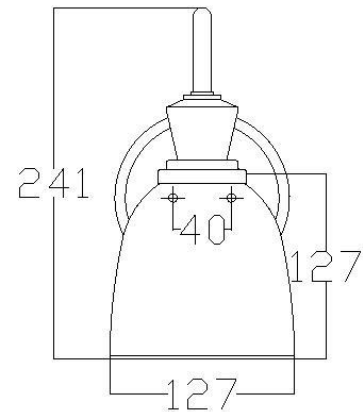

BRAND: Cora
STYLE: 1Lt Wall Light

1. Item Code	KL/CORA1 BATH	23. Maximum Drop	N/a
2. Drawing No.	E658-I - 45641CH	24. Adjustable?	No
3. Tested?	No	25. Shade/Glass Material	Clear Ribbed (Etched Inside) Glass
4. Final Sign-off Sample Done?	No	26. Shade Width (mm)	127
5. Category	Bathroom	27. Shade Height (mm)	127
6. Type	Wall Light	28. Shade Depth (mm)	127
7. Finish	Chrome	29. Size of Back-Plate/Ceiling Rose (mm)	120 x 120
8. IP Rating	IP44	30. Main Material	Steel, Glass
9. Class	I	31. Power Cable Colour	N/a
10. Voltage	240v	32. Power Cable Length (mm)	200
11. Wattage (1)	1 x 3.5w	33. Chain Length (mm)	N/a
12. Wattage (2)	N/a	34. Rod Length (mm)	N/a
13. Lamp Holder Type (1)	1 x G9 LED	35. PIR	No
14. Lamp Holder Type (2)	N/a	36. Switch Type and location	N/a
15. No. of Lamps	1	37. Connection Method	IP44 Terminal Block
16. Lamp Supplied	Yes	38. Plug Type	N/a
17. Dimmable?	Not with Lamp Supplied	39. Plug Colour	N/a
18. Lumen Output & Colour Temp	Lamp: 320Lm & 3000k	40. Product Weight (kg)	1
19. Overall Width/Diameter (mm)	127	41. Carton Dimensions (mm)	191 x 191 x 318
20. Overall Height (mm)	241	42. Carton Weight (kg)	1.5
21. Overall Depth (mm)	173	43. Notes 1	Can Be Mounted Either Way Up
22. Minimum Drop	N/a	44. Notes 2	