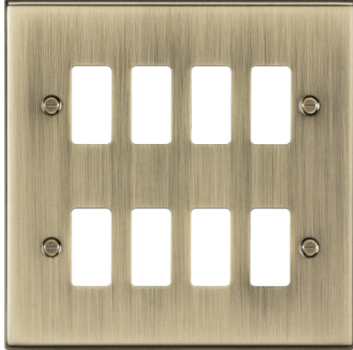

DATASHEET

GDCS8AB

8G grid faceplate - antique brass

www.mlaccessories.co.uk

MLA PART CODE	GDCS8AB
DESCRIPTION	8G grid faceplate - antique brass
NET WEIGHT (KG)	0.184
FINISH	Antique Brass
DIMENSIONS (MM)	Height - 149.3 Width - 149.3 Projection - 10.5
CONSTRUCTION	Construction - Premium grade steel
IP RATING	IP20
WARRANTY	25year(s)
MANUFACTURED IN ACCORDANCE WITH	BS EN 60670-1
ORIGIN OF MANUFACTURE	China
DECLARATION OF CONFORMITY (HELD ON FILE)	Yes
EAN	5056270870466