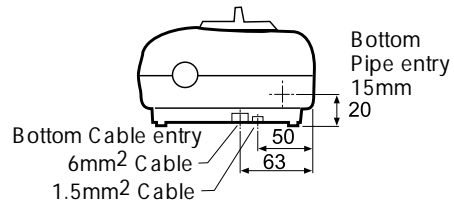

DIMENSIONS

SPECIFICATION AND ORDERING GUIDE

Model	Rating @240V kW	Height mm	Width mm	Depth mm	Product Code
HANDY 3	3.1	232	146	95	95:020:111
HANDY 7	7.2	232	146	95	95:020:112