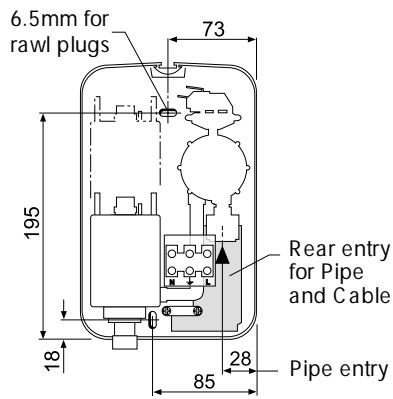

DIMENSIONS

SPECIFICATION AND ORDERING GUIDE

Model	Rating @240V kW	Height mm	Width mm	Depth mm	Product Code
HANDY 3	3.1	232	146	95	95:020:111
HANDY 7	7.2	232	146	95	95:020:112