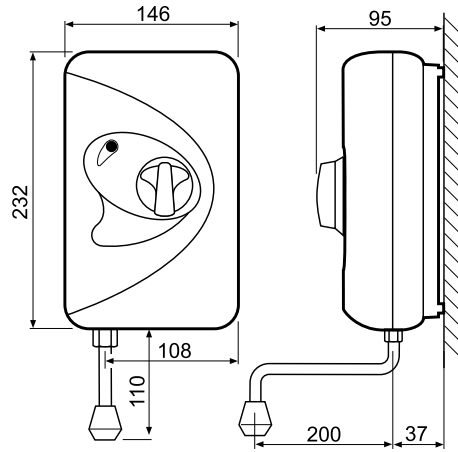

DIMENSIONS

SPECIFICATION AND ORDERING GUIDE

Model	Rating @240V kW	Height mm	Width mm	Depth mm	Product Code
HANDY 3	3.1	232	146	95	95:020:111
HANDY 7	7.2	232	146	95	95:020:112