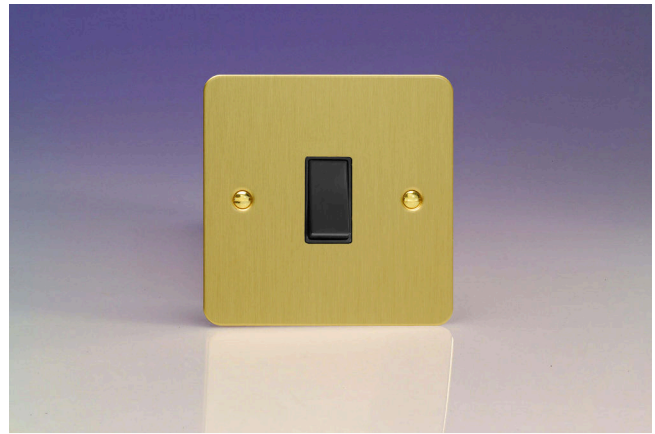

Data Sheet

Product Code: XFBBPB

Product Description: 1-Gang 10A Retractive Switch

Range: Ultraflat

Finish: Brushed Brass

Product Category: Retractive Switch

Insert/Knob Colour: Black Rocker

Barcode: 5021575900675

Dimensions: 89x89x25mm

Faceplate Depth: 1mm

Net Weight: 96g

Gross Weight: 98g

Fixing Centres: 60.3mm

Depth from Mounting Face: 20mm

Recommended Back Box Depth: 25mm

Operating Voltage: 230v 50Hz

Maximum Load Rating: 10A

Maximum Current Rating: 10A

Terminal (Live) Diameter: 3.3mm; **Capacity:** 3 x 1.5mm²

Terminal (Earth) Diameter: 3.3mm; **Capacity:** 3 x 1.5mm²

Intended Applications: Indoor Use Only. Domestic power supply.

Product Features

- ☑ Retractive, push to make switch
- ☑ For use with blinds, bells and applications where a momentary electric signal is required
- ☑ Contemporary, ultra-slim faceplate

10 YEAR GUARANTEE