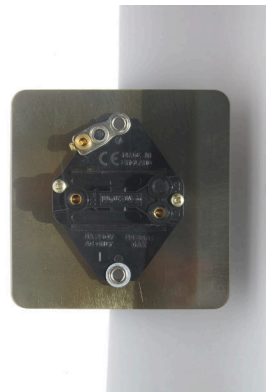

Data Sheet

Product Code: XFBBPB

Product Description: 1-Gang 10A Retractive Switch

Range: Ultraflat

Finish: Brushed Brass

Product Category: Retractive Switch

Insert/Knob Colour: Black Rocker

Barcode: 5021575900675

Maximum Load Rating: 10A

Maximum Current Rating: 10A

Terminal (Live) Diameter: 3.3mm; **Capacity:** 3 x 1.5mm²

Terminal (Earth) Diameter: 3.3mm; **Capacity:** 3 x 1.5mm²

Intended Applications: Indoor Use Only. Domestic power supply.

Safety Advice: Product Must Be Earthed.

Applicable Safety Standard: BS EN 60669-1

Commodity Code: 85365011

Declaration of Conformity

All information is subject to change without notice. Errors and omissions excepted. Images are for illustrative purposes only. Individual features and colours may vary. Refer to date of issue to identify latest version.

Product Features

- ☑ Retractive, push to make switch
- ☑ For use with blinds, bells and applications where a momentary electric signal is required
- ☑ Contemporary, ultra-slim faceplate

10 YEAR GUARANTEE