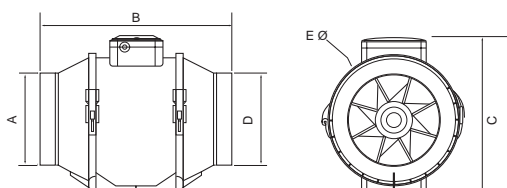

### TECHNICAL DATA

Specification	Aventa 100T Shower Kit	Aventa 100T Shower Kit with Light	Aventa 125T Shower Kit
Air flow m <sup>3</sup> /h	145 / 187	145 / 187	220 / 280
Air flow l/s	40 / 52	40 / 52	66 / 88
Fan type	Mixed Flow	Mixed Flow	Mixed Flow
Controls	Timer	Timer	Timer
Mounting	In-Line	In-Line	In-Line
Sound pressure dB(A)@3 m	27 / 36	27 / 36	28 / 37
Power Watts	21 / 33	21 / 33	23 / 37
Amps	0.11 / 0.21	0.11 / 0.21	0.18 / 0.27
Building Regulations ADF	Yes	Yes	Yes
Duct diameter (mm)	100	100	125
Voltage	230 V / 1 ph / 50 Hz	230 V / 1 ph / 50 Hz	230 V / 1 ph / 50 Hz
Rating	IPX4	IPX4	IPX4
Material finish	ABS	ABS	ABS
Weight (kg)	1.5	1.5	1.5
Dimensions (H x W x D) mm	190 x 246 x 126	190 x 246 x 126	190 x 246 x 136
Part No.	<b>9041407</b>	<b>9041408</b>	<b>9041406</b>

### DIMENSIONS (mm)

Model	A	B	C	D	E
AV100	96	246	190	96	167
AV125	123	246	190	123	167