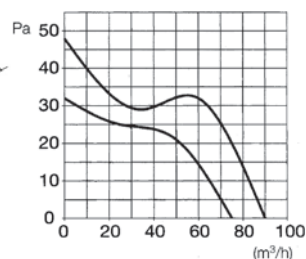

DIMENSIONS

PERFORMANCE

SPECIFICATION

Specification	QT100B	QT100T	QT100HT	QT100PIRT
Airflow m ³ /hr	75/90	75/90	75	75/90
L/sec	20.8/25	20.8/25	20.8	20.8/25
Airflow @ 31Pa m ³ /hr	60	60		60
L/sec	16.6	16.6		16.6
High Efficiency Impeller	Axial	Axial	Axial	Axial
Mounting	Wall/Ceiling	Wall/Ceiling	Wall/Ceiling	Wall/Ceiling
Sound Pressure dB(A) @3m	25/30	25/30	25	25/30
Delay Start (minutes)	No	2	2	2
Adjustable Timer (minutes)	-	6,12,15,21	6,12,15,21	6,12,15,21
Adjustable Humidity (%RH)	-	-	65%-90%	-
Power Watts	5/9	5/9	5/9	5/9
SFP@75m ³ /hr	0.24	0.24	0.24	0.24
Voltage	230/1/50-60Hz	230/1/50-60Hz	230/1/50-60Hz	230/1/50-60Hz
Rating	IP45	IP45	IP45	IP45
Max ambient temperature	40	40	40	40
Interval timer, auto start (hours)	-	4,8,12,24	-	-