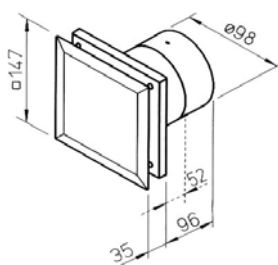

DIMENSIONS

PERFORMANCE

SPECIFICATION

Specification	QT100B	QT100T	QT100HT	QT100PIRT
Airflow m ³ /hr	75/90	75/90	75	75/90
L/sec	20.8/25	20.8/25	20.8	20.8/25
Airflow @ 31Pa m ³ /hr	60	60		60
L/sec	16.6	16.6		16.6
High Efficiency Impeller	Axial	Axial	Axial	Axial
Mounting	Wall/Ceiling	Wall/Ceiling	Wall/Ceiling	Wall/Ceiling
Sound Pressure dB(A) @3m	25/30	25/30	25	25/30
Delay Start (minutes)	No	2	2	2
Adjustable Timer (minutes)	-	6,12,15,21	6,12,15,21	6,12,15,21
Adjustable Humidity (%RH)	-	-	65%-90%	-
Power Watts	5/9	5/9	5/9	5/9
SFP@75m ³ /hr	0.24	0.24	0.24	0.24
Voltage	230/1/50-60Hz	230/1/50-60Hz	230/1/50-60Hz	230/1/50-60Hz
Rating	IP45	IP45	IP45	IP45
Max ambient temperature	40	40	40	40
Interval timer, auto start (hours)	-	4,8,12,24	-	-