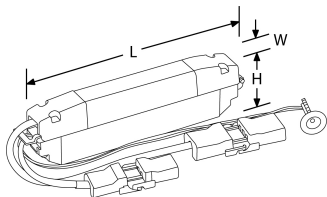

Product Description: 3 Hour Maintained Emergency Pack

3 Hour Maintained LED Emergency Pack. Can be retrofitted into existing installations.

SKU Code	Wattage
AU-FRLM10EMB	6.5

Line Drawing **Polar Curve** **Colour**

Feature & Benefits

- Can be retrofitted into existing installations
- 3 Year Warranty

Product Specs:

Input Voltage	220~240V AC	Width (mm)	35
Length (mm)	270	Height (mm)	66

Compliance & Approvals:

Warranty: