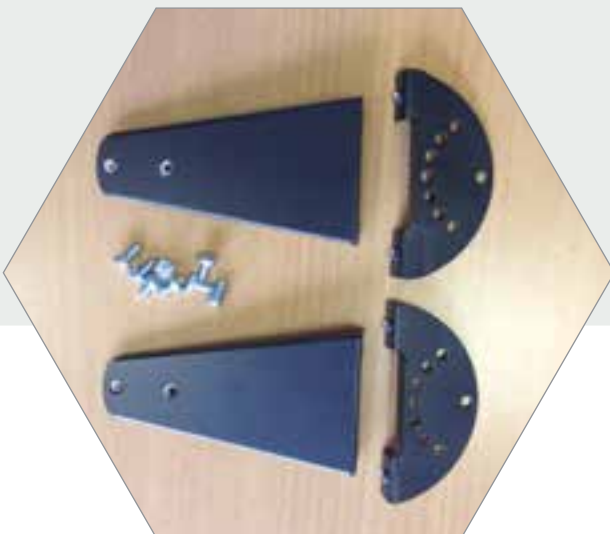

Brackets supplied with each heater for easy installation and angle adjustment