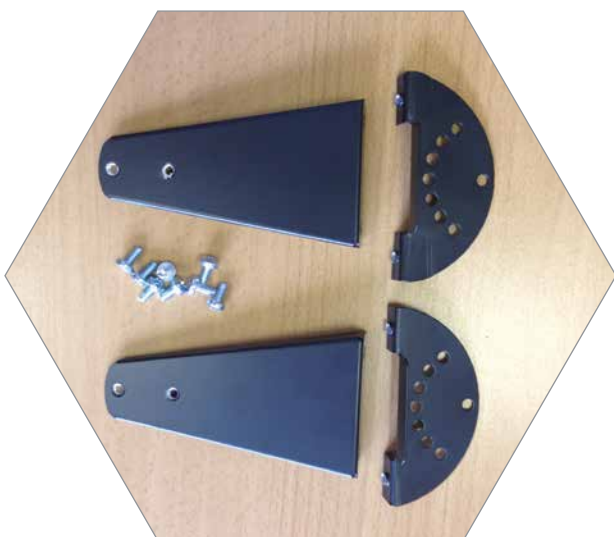

Terrace Heaters - Specifications

Model	Volts	kW	H	W	D	Weight (kg)
ETH-10	230	1.0	45	1080	140	4.0
ETH-15	230	1.5	45	1580	140	6.0

Brackets supplied with each heater for easy installation and angle adjustment