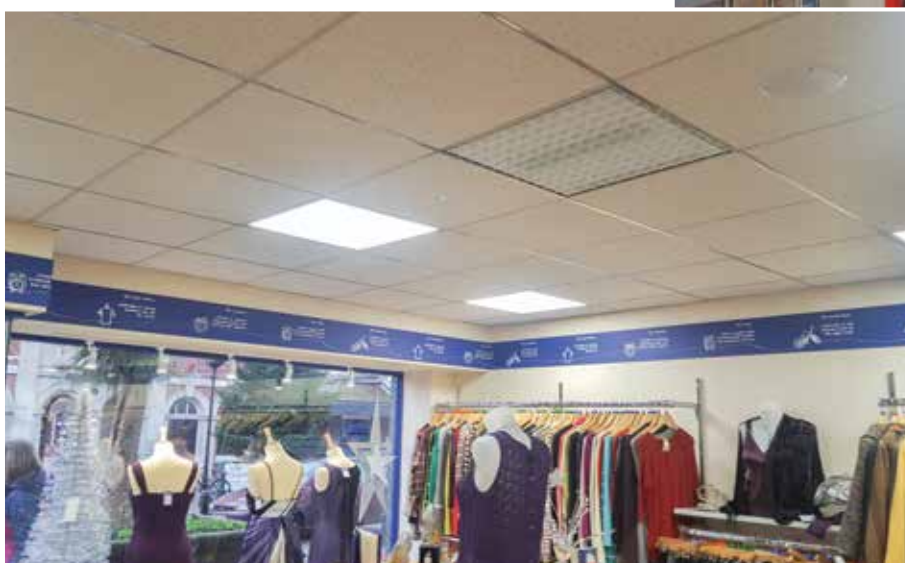

SCH heater installed in a school outfitters

An SCH fan heater provides simple and reliable heating in a car service reception area

Heater specifically designed for integration into a suspended ceiling grid