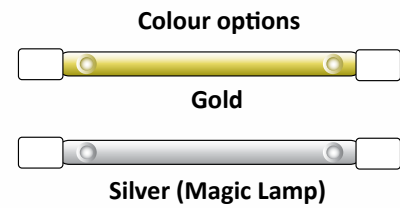

Standard Lamps

- All lamps 230V
- 230mm flexible leads with fork terminals
- Length including ceramic SK15 ceramic caps: 353mm

Model	kW	Colour	BN Thermic heater	Quantity fitted to heater
RL15GF	1.5	Gold	HN3-15(B)	1
			HN3-30(L)(B)	2
			HN3-45(B)	3
RL15MF	1.5	Silver	HN3-15(B)M	1
			HN3-30(L)(B)M	2
			HN3-45(B)M	3
RL20GF	2.0	Gold	HN3-20(B)	1
			HN3-60 (B)	3
RL20MF	2.0	Silver	HN3-20(B)M	1
			HN3-60(B)M	3

Weatherproof Lamps (for use in patio heaters)

- IP55 rated
- All lamps 230V
- Overall lamp length: 440mm
- Flexible tails with plain ferrules

Model	kW	Colour	Lead length (mm)	BN Thermic heater	Quantity fitted to heater
RL15CW	1.5	Frosted	375	HWP2-B/W/S	1
RL15GW	1.5	Gold	375	HWP2-45B	1 (centre lamp)
RL15MW	1.5	Silver	375	HWP2-BM/WM/SM	1
				HWP2-45BM	1 (centre lamp)
RL15GW/3	1.5	Gold	200 & 600	HWP2-3B/W	2
RL15MW/3	1.5	Silver	200 & 600	HWP2-3BM/WM	2
RL15GW/4	1.5	Gold	430 & 905	HWP2-45B	2 (outside lamps)
RL15MW/4	1.5	Silver	430 & 905	HWP2-45BM	2 (outside lamps)
RL20GW	2.0	Gold	375	HWP2-2B/W	1
RL20MW	2.0	Silver	375	HWP2-2BM/WM	1