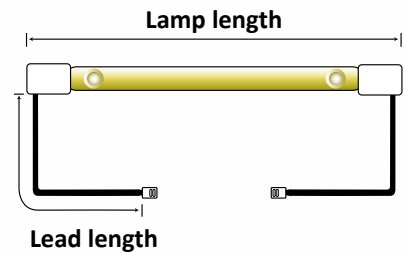

Standard Lamps

- All lamps 230V
- 230mm flexible leads with fork terminals
- Length including ceramic SK15 ceramic caps: 353mm

Model	kW	Colour	BN Thermic heater	Quantity fitted to heater
RL15GF	1.5	Gold	HN3-15(B)	1
			HN3-30(L)(B)	2
			HN3-45(B)	3
RL15MF	1.5	Silver	HN3-15(B)M	1
			HN3-30(L)(B)M	2
			HN3-45(B)M	3
RL20GF	2.0	Gold	HN3-20(B)	1
			HN3-60 (B)	3
RL20MF	2.0	Silver	HN3-20(B)M	1
			HN3-60(B)M	3

Weatherproof Lamps (for use in patio heaters)

- IP55 rated
- All lamps 230V
- Overall lamp length: 440mm
- Flexible tails with plain ferrules

Model	kW	Colour	Lead length (mm)	BN Thermic heater	Quantity fitted to heater
RL15CW	1.5	Frosted	375	HWP2-B/W/S	1
RL15GW	1.5	Gold	375	HWP2-45B	1 (centre lamp)
RL15MW	1.5	Silver	375	HWP2-BM/WM/SM	1
				HWP2-45BM	1 (centre lamp)
RL15GW/3	1.5	Gold	200 & 600	HWP2-3B/W	2
RL15MW/3	1.5	Silver	200 & 600	HWP2-3BM/WM	2
RL15GW/4	1.5	Gold	430 & 905	HWP2-45B	2 (outside lamps)
RL15MW/4	1.5	Silver	430 & 905	HWP2-45BM	2 (outside lamps)
RL20GW	2.0	Gold	375	HWP2-2B/W	1
RL20MW	2.0	Silver	375	HWP2-2BM/WM	1