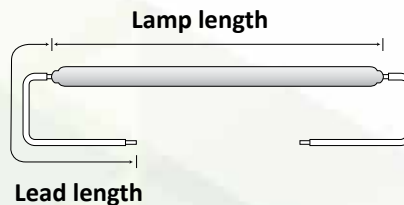

Standard Lamps

- All lamps 230V
- 230mm flexible leads with fork terminals
- Length including ceramic SK15 ceramic caps: 353mm

Model	kW	Colour	BN Thermic heater	Quantity fitted to heater
RL15GF	1.5	Gold	HN3-15(B)	1
			HN3-30(L)(B)	2
			HN3-45(B)	3
RL15MF	1.5	Silver	HN3-15(B)M	1
			HN3-30(L)(B)M	2
			HN3-45(B)M	3
RL20GF	2.0	Gold	HN3-20(B)	1
			HN3-60 (B)	3
RL20MF	2.0	Silver	HN3-20(B)M	1
			HN3-60(B)M	3

Weatherproof Lamps (for use in patio heaters)

- IP55 rated
- All lamps 230V
- Overall lamp length: 440mm
- Flexible tails with plain ferrules

Model	kW	Colour	Lead length (mm)	BN Thermic heater	Quantity fitted to heater
RL15CW	1.5	Frosted	375	HWP2-B/W/S	1
RL15GW	1.5	Gold	375	HWP2-45B	1 (centre lamp)
RL15MW	1.5	Silver	375	HWP2-BM/WM/SM	1
				HWP2-45BM	1 (centre lamp)
RL15GW/3	1.5	Gold	200 & 600	HWP2-3B/W	2
RL15MW/3	1.5	Silver	200 & 600	HWP2-3BM/WM	2
RL15GW/4	1.5	Gold	430 & 905	HWP2-45B	2 (outside lamps)
RL15MW/4	1.5	Silver	430 & 905	HWP2-45BM	2 (outside lamps)
RL20GW	2.0	Gold	375	HWP2-2B/W	1
RL20MW	2.0	Silver	375	HWP2-2BM/WM	1