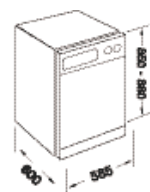

BDW11	BHD45	BDW45	BFD60	BFD61
	60cm fully integrated full height electronic dishwasher	45cm fully integrated full height dishwasher	45cm fully integrated full height electronic dishwasher	60cm freestanding dishwasher	60cm freestanding dishwasher
	n.a.	n.a.	n.a.	Stainless Steel	Stainless Steel
	12	8	9	12	12
	6 Functions	4 Functions:	5 Functions	4 Functions:	5 Functions:
	1 Normal 40	1. Normal	1 Normal 55	1. Normal wash	1. Pre wash
	2 Intensive 70	2. Intensive wash	2 Intensive 70	2. Intensive wash	2. Intensive wash
	3 Delicate 50	3. Eco wash	3 Delicate 50	3. Rapid	3. Normal wash
	4 Glasses 50		4 Glasses 50	4. Rinse	4. Eco wash
	5 Rapid 40		5 Rapid 40		5. Rapid
	Pre-wash (cold water)		Pre-wash (cold water)		
	40, 50, 70	55°C, 65°C	40, 50, 55, 70	40°C, 50°C, 65°C, 70°C	45°C, 55°C, 65°C
	No	No	Yes	Yes	No
	No	Yes	Yes	Yes	Yes
	Adjustable	Adjustable	Adjustable	Adjustable	Adjustable
	Yes	No	Yes	No	Yes
	1 Removable	1 Removable	11 Removable	2 Removable	2 Removable
	Self cleaning Stainless Steel	Self cleaning Stainless Steel	Self cleaning Stainless Steel	Self cleaning Stainless Steel	Self cleaning Stainless Steel
	Eco drying	Eco Drying	Eco drying	Turbo vented	Eco Drying
	Yes	Yes	Yes	Yes	Yes
	Yes	Yes	Yes	Yes	Yes
	No	No	Yes	No	Yes
	B	B	B	A	A
	B	B	B	B	B
	B	C	B	B	B
	18 (Normal cycle 65)	15 (Normal cycle 65°C)	19 (Normal cycle 65)	20 (Normal cycle 65°C)	20 (Normal cycle 65°C)
	1.23 (Normal cycle 65)	1.6 (Normal cycle 65°C)	0.95 (Normal cycle 65)	1.05 (Normal cycle 65°C)	1.25 (Normal cycle 65°C)
	-	54	-	55	56
	100 (Normal cycle 65)	102 (Normal cycle 65°C)	105 (Normal cycle 65)	105 (Normal cycle 65°C)	85 (Normal cycle 65°C)
	850 X 600 X 580	820-880 x 448 x 550	850 X 450 X 580	845-855 x 600 x 600	850-880 x 585 x 600
	820-890 X 600 X 600	823-880 x 450 x 570	850 X 450 X 600	n.a.	n.a.

BFD61