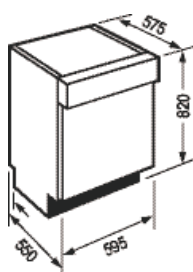

# Dishwashers

MODEL	BDW3	BDW4.1	BDW5	BDW9	BDW10
DESCRIPTION	60cm integrated drawerline dishwasher	60cm integrated drawerline dishwasher	60cm fully integrated electronic full height dishwasher	60cm fully integrated full height dishwasher	60cm fully intergrated full height dishwasher
Finish	Stainless Steel, White	Stainless Steel	n.a.	n.a.	n.a.
No. of place settings	12	12	12	12	12
No. and type of functions	4 Fuctions:	4 Fuctions:	5 Fuctions:	8 Fuctions:	8 Fuctions:
	1. Pre wash	1. Pre wash	1. Pre wash	1. Normal 60°C	1. Normal 60°C
	2. Normal wash	2. Normal wash	2. Quick wash	2. Normal 40°C	2. Normal 40°C
	3. Normal without pre wash	3. Normal without pre wash	3. Eco wash	3. Rinse	3. Rinse
	4. Intensive wash	4. Intensive wash	4. Normal wash	4. Intensive	4. Intensive
			5. Intensive wash	5. Delicate	5. Delicate
				6. Rapid	6. Rapid
				7. Bio-wash	7. Bio-wash
				8. Super wash	8. Super wash
Wash temperatures	65°C	65°C	45°C, 55°C, 65°C	40°C, 60°C, 70°C	40°C, 60°C, 70°C
Delay timer	No	No	No	Yes	Yes
Concealed heating element	No	No	No	Yes	Yes
Upper basket	Adjustable	Adjustable	Adjustable	Adjustable	Adjustable
Collapsible plate rack	No	No	No	Yes	Yes
No. of cutlery basket	1 Removable	1 Removable	1 Removable	1 Removable	1 Removable
Type of microfilter	Self cleaning	Self cleaning	Self cleaning	Self cleaning Stainless Steel	Self cleaning Stainless Steel
Type of drying	Eco drying	Eco drying	Eco drying	Eco Drying	Turbo vented
Anti flood	Yes	Yes	Yes	Yes	Yes
Anti leak	Yes	Yes	Yes	No	Yes
Water Safety Stop	No	No	No	No	Yes
Energy efficiency class	D	D	C	A	A
Washing performance class	D	D	B	A	A
Drying performance class	F	F	D	C	B
Water consumption (lt)	18 (Normal cycle 65°C)	18 (Normal cycle 65°C)	18 (Normal cycle 65°C)	14 (Normal cycle 65°C)	14 (Normal cycle 65°C)
Energy consumption (kW/h)	1.5 (Normal cycle 65°C)	1.5 (Normal cycle 65°C)	1.45 (Normal cycle 65°C)	1.05 (Normal cycle 65°C)	1.05 (Normal cycle 65°C)
Noise level (dB)	56	56	54	47	47
Duration of cycle (mins)	85 (Normal cycle 65°C)	85 (Normal cycle 65°C)	80 (Normal cycle 65°C)	115 (Normal cycle 65°C)	115 (Normal cycle 65°C)
External dimensions MM (HxWxD)	820 x 595 x 575	820-890 x 595 x 575	820-890 x 595 x 550	805 x 595 x 550	805 x 595 x 550
Built-in dimensions MM (HxWxD)	820-890 x 600 x 600	820-890 x 600 x 600	820 x 600 x 600	820-890 x 600 x 570-600	820-890 x 600 x 570-600