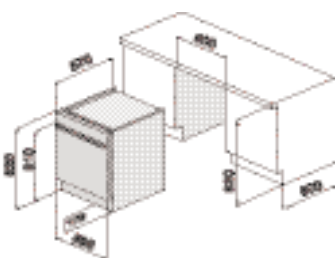

BDW3

BDW4.1

BDW5

BDW9 - BDW10

Baumatic Ltd operate a policy of continuous improvement and reserve the right to adjust and modify its products and prices without prior notification.

	BDW11	BHD45	BDW45	BFD60	BFD61
	60cm fully integrated full height electronic dishwasher	45cm fully integrated full height dishwasher	45cm fully integrated full height electronic dishwasher	60cm freestanding dishwasher	60cm freestanding dishwasher
	n.a.	n.a.	n.a.	Stainless Steel	Stainless Steel
	12	8	9	12	12
	6 Functions	4 Functions:	5 Functions	4 Functions:	5 Functions:
	1 Normal 40	1. Normal	1 Normal 55	1. Normal wash	1. Pre wash
	2 Intensive 70	2. Intensive wash	2 Intensive 70	2. Intensive wash	2. Intensive wash
	3 Delicate 50	3. Eco wash	3 Delicate 50	3. Rapid	3. Normal wash
	4 Glasses 50		4 Glasses 50	4. Rinse	4. Eco wash
	5 Rapid 40		5 Rapid 40		5. Rapid
	Pre-wash (cold water)		Pre-wash (cold water)		
	40, 50, 70	55°C, 65°C	40, 50, 55, 70	40°C, 50°C, 65°C, 70°C	45°C, 55°C, 65°C
	No	No	Yes	Yes	No
	No	Yes	Yes	Yes	Yes
	Adjustable	Adjustable	Adjustable	Adjustable	Adjustable
	Yes	No	Yes	No	Yes
	1 Removable	1 Removable	11 Removable	2 Removable	2 Removable
	Self cleaning Stainless Steel	Self cleaning Stainless Steel	Self cleaning Stainless Steel	Self cleaning Stainless Steel	Self cleaning Stainless Steel
	Eco drying	Eco Drying	Eco drying	Turbo vented	Eco Drying
	Yes	Yes	Yes	Yes	Yes
	Yes	Yes	Yes	Yes	Yes
	No	No	Yes	No	Yes
	B	B	B	A	A
	B	B	B	B	B
	B	C	B	B	B
	18 (Normal cycle 65)	15 (Normal cycle 65°C)	19 (Normal cycle 65)	20 (Normal cycle 65°C)	20 (Normal cycle 65°C)
	1.23 (Normal cycle 65)	1.6 (Normal cycle 65°C)	0.95 (Normal cycle 65)	1.05 (Normal cycle 65°C)	1.25 (Normal cycle 65°C)
	-	54	-	55	56
	100 (Normal cycle 65)	102 (Normal cycle 65°C)	105 (Normal cycle 65)	105 (Normal cycle 65°C)	85 (Normal cycle 65°C)
	850 X 600 X 580	820-880 x 448 x 550	850 X 450 X 580	845-855 x 600 x 600	850-880 x 585 x 600
	820-890 X 600 X 600	823-880 x 450 x 570	850 X 450 X 600	n.a.	n.a.