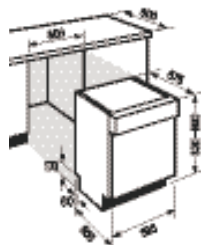

Dishwashers