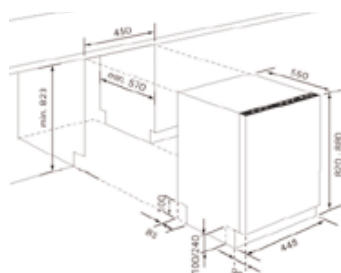

BDW11	BHD45	BDW45	BFD60	BFD61
	60cm fully integrated full height electronic dishwasher	45cm fully integrated full height dishwasher	45cm fully integrated full height electronic dishwasher	60cm freestanding dishwasher	60cm freestanding dishwasher
	n.a.	n.a.	n.a.	Stainless Steel	Stainless Steel
	12	8	9	12	12
	6 Functions	4 Functions:	5 Functions	4 Functions:	5 Functions:
	1 Normal 40	1. Normal	1 Normal 55	1. Normal wash	1. Pre wash
	2 Intensive 70	2. Intensive wash	2 Intensive 70	2. Intensive wash	2. Intensive wash
	3 Delicate 50	3. Eco wash	3 Delicate 50	3. Rapid	3. Normal wash
	4 Glasses 50		4 Glasses 50	4. Rinse	4. Eco wash
	5 Rapid 40		5 Rapid 40		5. Rapid
	Pre-wash (cold water)		Pre-wash (cold water)		
	40, 50, 70	55°C, 65°C	40, 50, 55, 70	40°C, 50°C, 65°C, 70°C	45°C, 55°C, 65°C
	No	No	Yes	Yes	No
	No	Yes	Yes	Yes	Yes
	Adjustable	Adjustable	Adjustable	Adjustable	Adjustable
	Yes	No	Yes	No	Yes
	1 Removable	1 Removable	11 Removable	2 Removable	2 Removable
	Self cleaning Stainless Steel	Self cleaning Stainless Steel	Self cleaning Stainless Steel	Self cleaning Stainless Steel	Self cleaning Stainless Steel
	Eco drying	Eco Drying	Eco drying	Turbo vented	Eco Drying
	Yes	Yes	Yes	Yes	Yes
	Yes	Yes	Yes	Yes	Yes
	No	No	Yes	No	Yes
	B	B	B	A	A
	B	B	B	B	B
	B	C	B	B	B
	18 (Normal cycle 65)	15 (Normal cycle 65°C)	19 (Normal cycle 65)	20 (Normal cycle 65°C)	20 (Normal cycle 65°C)
	1.23 (Normal cycle 65)	1.6 (Normal cycle 65°C)	0.95 (Normal cycle 65)	1.05 (Normal cycle 65°C)	1.25 (Normal cycle 65°C)
	-	54	-	55	56
	100 (Normal cycle 65)	102 (Normal cycle 65°C)	105 (Normal cycle 65)	105 (Normal cycle 65°C)	85 (Normal cycle 65°C)
	850 X 600 X 580	820-880 x 448 x 550	850 X 450 X 580	845-855 x 600 x 600	850-880 x 585 x 600
	820-890 X 600 X 600	823-880 x 450 x 570	850 X 450 X 600	n.a.	n.a.

BHD45