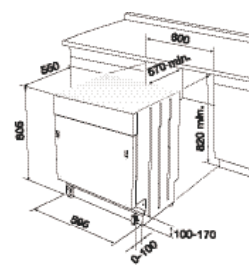

BDW3

BDW4.1

BDW5

BDW9 - BDW10

Baumatic Ltd operate a policy of continuous improvement and reserve the right to adjust and modify its products and prices without prior notification.

	BDW11	BHD45	BDW45	BFD60	BFD61
	60cm fully integrated full height electronic dishwasher	45cm fully integrated full height dishwasher	45cm fully integrated full height electronic dishwasher	60cm freestanding dishwasher	60cm freestanding dishwasher
	n.a.	n.a.	n.a.	Stainless Steel	Stainless Steel
	12	8	9	12	12
	6 Functions	4 Functions:	5 Functions	4 Functions:	5 Functions:
	1 Normal 40	1. Normal	1 Normal 55	1. Normal wash	1. Pre wash
	2 Intensive 70	2. Intensive wash	2 Intensive 70	2. Intensive wash	2. Intensive wash
	3 Delicate 50	3. Eco wash	3 Delicate 50	3. Rapid	3. Normal wash
	4 Glasses 50		4 Glasses 50	4. Rinse	4. Eco wash
	5 Rapid 40		5 Rapid 40		5. Rapid
	Pre-wash (cold water)		Pre-wash (cold water)		
	40, 50, 70	55°C, 65°C	40, 50, 55, 70	40°C, 50°C, 65°C, 70°C	45°C, 55°C, 65°C
	No	No	Yes	Yes	No
	No	Yes	Yes	Yes	Yes
	Adjustable	Adjustable	Adjustable	Adjustable	Adjustable
	Yes	No	Yes	No	Yes
	1 Removable	1 Removable	11 Removable	2 Removable	2 Removable
	Self cleaning Stainless Steel	Self cleaning Stainless Steel	Self cleaning Stainless Steel	Self cleaning Stainless Steel	Self cleaning Stainless Steel
	Eco drying	Eco Drying	Eco drying	Turbo vented	Eco Drying
	Yes	Yes	Yes	Yes	Yes
	Yes	Yes	Yes	Yes	Yes
	No	No	Yes	No	Yes
	B	B	B	A	A
	B	B	B	B	B
	B	C	B	B	B
	18 (Normal cycle 65)	15 (Normal cycle 65°C)	19 (Normal cycle 65)	20 (Normal cycle 65°C)	20 (Normal cycle 65°C)
	1.23 (Normal cycle 65)	1.6 (Normal cycle 65°C)	0.95 (Normal cycle 65)	1.05 (Normal cycle 65°C)	1.25 (Normal cycle 65°C)
	-	54	-	55	56
	100 (Normal cycle 65)	102 (Normal cycle 65°C)	105 (Normal cycle 65)	105 (Normal cycle 65°C)	85 (Normal cycle 65°C)
	850 X 600 X 580	820-880 x 448 x 550	850 X 450 X 580	845-855 x 600 x 600	850-880 x 585 x 600
	820-890 X 600 X 600	823-880 x 450 x 570	850 X 450 X 600	n.a.	n.a.