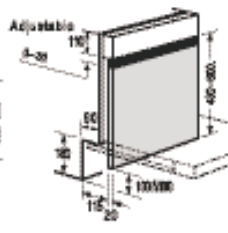

Dishwashers