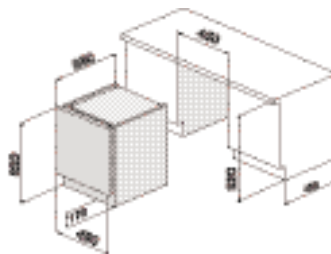

BDW11	BHD45	BDW45	BFD60	BFD61
	60cm fully integrated full height electronic dishwasher	45cm fully integrated full height dishwasher	45cm fully integrated full height electronic dishwasher	60cm freestanding dishwasher	60cm freestanding dishwasher
	n.a.	n.a.	n.a.	Stainless Steel	Stainless Steel
	12	8	9	12	12
	6 Functions	4 Functions:	5 Functions	4 Functions:	5 Functions:
	1 Normal 40	1. Normal	1 Normal 55	1. Normal wash	1. Pre wash
	2 Intensive 70	2. Intensive wash	2 Intensive 70	2. Intensive wash	2. Intensive wash
	3 Delicate 50	3. Eco wash	3 Delicate 50	3. Rapid	3. Normal wash
	4 Glasses 50		4 Glasses 50	4. Rinse	4. Eco wash
	5 Rapid 40		5 Rapid 40		5. Rapid
	Pre-wash (cold water)		Pre-wash (cold water)		
	40, 50, 70	55°C, 65°C	40, 50, 55, 70	40°C, 50°C, 65°C, 70°C	45°C, 55°C, 65°C
	No	No	Yes	Yes	No
	No	Yes	Yes	Yes	Yes
	Adjustable	Adjustable	Adjustable	Adjustable	Adjustable
	Yes	No	Yes	No	Yes
	1 Removable	1 Removable	11 Removable	2 Removable	2 Removable
	Self cleaning Stainless Steel	Self cleaning Stainless Steel	Self cleaning Stainless Steel	Self cleaning Stainless Steel	Self cleaning Stainless Steel
	Eco drying	Eco Drying	Eco drying	Turbo vented	Eco Drying
	Yes	Yes	Yes	Yes	Yes
	Yes	Yes	Yes	Yes	Yes
	No	No	Yes	No	Yes
	B	B	B	A	A
	B	B	B	B	B
	B	C	B	B	B
	18 (Normal cycle 65)	15 (Normal cycle 65°C)	19 (Normal cycle 65)	20 (Normal cycle 65°C)	20 (Normal cycle 65°C)
	1.23 (Normal cycle 65)	1.6 (Normal cycle 65°C)	0.95 (Normal cycle 65)	1.05 (Normal cycle 65°C)	1.25 (Normal cycle 65°C)
	-	54	-	55	56
	100 (Normal cycle 65)	102 (Normal cycle 65°C)	105 (Normal cycle 65)	105 (Normal cycle 65°C)	85 (Normal cycle 65°C)
	850 X 600 X 580	820-880 x 448 x 550	850 X 450 X 580	845-855 x 600 x 600	850-880 x 585 x 600
	820-890 X 600 X 600	823-880 x 450 x 570	850 X 450 X 600	n.a.	n.a.

BDW45