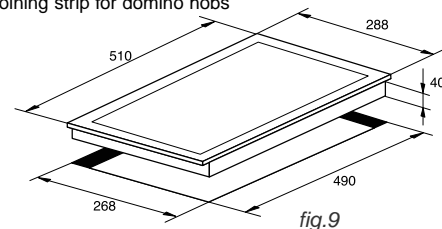

Domino Hobs

BG2SS

30cm 2 burner gas domino hob

- 1 x 3.00 kW rapid burner
- 1 x 1.00 kW auxiliary burner

- Front control operation
- Enamelled pan stand
- Underknob auto-ignition

Standard accessories:
LPG conversion kit

Optional extra: BTJS joining strip for domino hobs

see fig.9

BVC2SS

30cm 2 hyperspeed zone ceramic domino hob

- 1 x 1.70 kW hyperspeed zone 180mm Ø
- 1 x 1.00 kW hyperspeed zone 115mm Ø

- Front control operation
- 1 individual residual heat indicator

Standard accessories:
Ceramic hob scraper

Optional extra: BTJS joining strip for domino hobs

see fig.10

BWK1SS

30cm 1 wok burner gas domino hob

- 1 x 3.30 kW triple crown (wok) burner

- Front control operation
- Enamelled pan stand
- Underknob auto-ignition

Standard accessories: Wok stand • LPG conversion kit

Optional extra: BTJS joining strip for domino hobs

see fig.9

BBQSS NEW

30cm barbeque domino hob

- Maximum output 2.40kW
- Front control operation
- Removable enamelled griddle
- Lava stones

Optional extra: BTJS joining strip for domino hobs

see fig.10

BE2SS

30cm 2 solid plate electric domino hob

- 1 x 2.00 kW plate 180mm Ø
- 1 x 1.50 kW rapid plate 145mm Ø

- Front control operation

Optional extra: BTJS joining strip for domino hobs

see fig.9

BF1SS NEW

30cm deep fat fryer domino hob

- Maximum output 2.30 kW
- Front control operation
- Removable Stainless Steel basket and bowl

Optional extra: BTJS joining strip for domino hobs