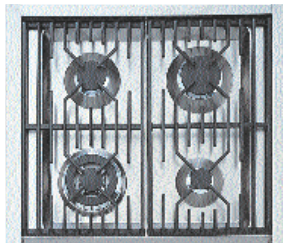

MISSISSIPPI

Technical Specifications page 252-255

Americana 70cm Multifunction range cooker

4 burner gas hob

- 1 x 3.30 kW triple crown (wok) burner
- 1 x 3.00 kW rapid burner
- 1 x 1.75 kW semi-rapid burner
- 1 x 1.00 kW auxiliary burner

- Heavy duty cast iron pan stands
- Underknob auto-ignition
- Flame failure safety device on each burner

Multifunction oven - 9 Functions

- LED full programmer
- Cooling fan
- Thermostatically controlled grill
- Double-glazed removable door
- Capacity: 66 litres
- Pull out storage drawer capacity: 26 litres
- Adjustable feet

Standard accessories:

- Wok stand
- Removable side racks
- 2 x Safety shelves
- Enamelled drip tray with handle
- 2 x Trivets
- Rotisserie rack
- LPG conversion kit

Optional extra:

- BPS1 Pizza stone
- BTGRID double-sided griddle plate
- BTSB7 70cm Stainless Steel splashback
- QF7 70cm Stainless Steel chimney hood

Free home delivery (UK Mainland only)

Finish

4 burner gas hob

MISSISSIPPI

Wok stand

Optional BTGRID Cast iron Double-sided griddle plate

Optional BPS1 pizza stone