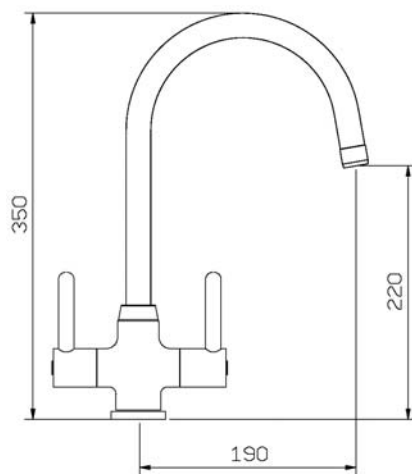

BAUMATIC SINK TAPS

Unvented Taps

NOT suitable for connection direct to electric water storage / heating units which require special Vented Taps

Chrome finish
except FX170SS & FX300SS - Silk-Steel

QUARTER TURN