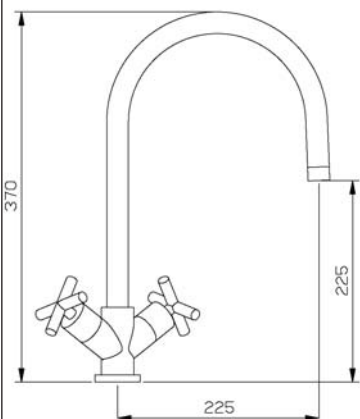

CROSS HEAD

BM FX150CH