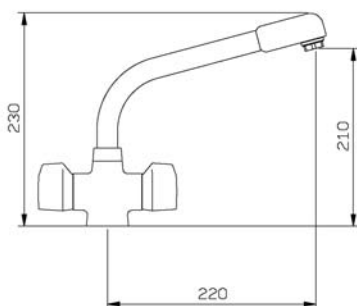

BAUMATIC SINK TAPS

Unvented Taps

NOT suitable for connection direct to electric water storage / heating units which require special Vented Taps

Chrome finish
except FX170SS & FX300SS - Silk-Steel

QUARTER TURN

CROSS HEAD

BM FX150CH

BM FX80CH

SINGLE LEVER

BM FX200CH

BM FX300CH