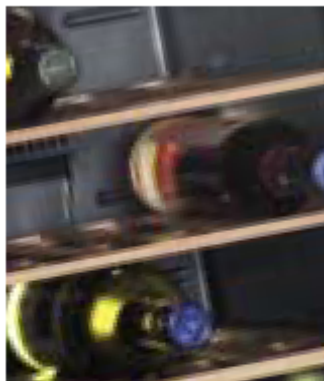

BW18KIT

Optional BW18KIT  
wooden wine rack kit