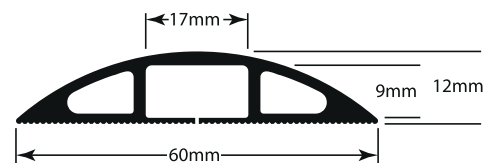

# Light Duty Floor Cable Cover

- Light duty flexible profiles (supplied coiled)
  - ideal for home offices and low foot traffic areas.
- Split-rear for quick & easy use
- Ribbed back for non-slip... NO adhesive tapes required