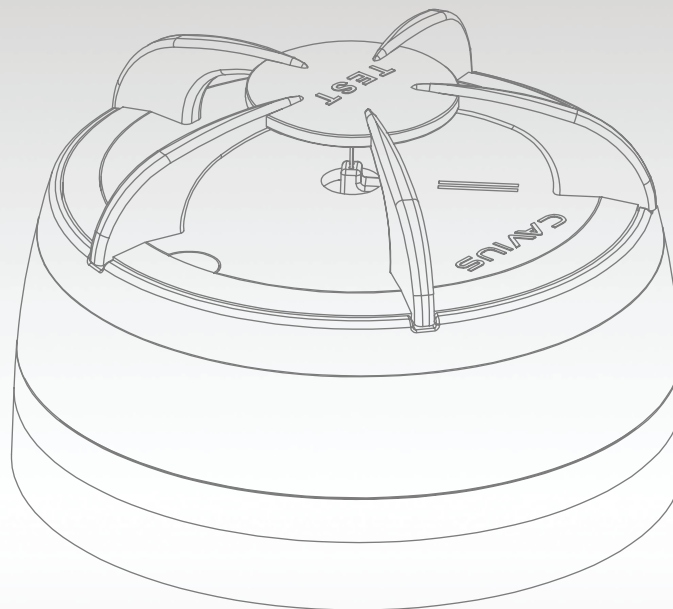

CAVIUS

PRODUCT NAME: CAVIUS RF MAINS POWERED HEAT ALARM, 78MM

PRODUCT NUMBER: CV3202

WIRELESS
ALARM FAMILY

HEAT
ALARM

MAINS
POWERED

DANISH
DESIGN

100%
TESTED

WIRELESS
ALARM FAMILY

MAINS
POWERED
HEAT
ALARM

CAVIUS

PRODUCT NAME: CAVIUS RF MAINS POWERED HEAT ALARM, 78MM **PRODUCT NUMBER:** CV3202

PRODUCT DATA:

DEVICE TYPE:

Mains powered thermal heat alarm device with wireless interlink and battery back-up.

Placed max 5,3 meters away from any heating source.

FUNCTION:

The alarm makes a reading every 2 seconds.

INSTALLATION POSITION:

Wall & ceiling. Set of 2 x screws and 2 x plugs included.

PRODUCT DIMENSIONS: