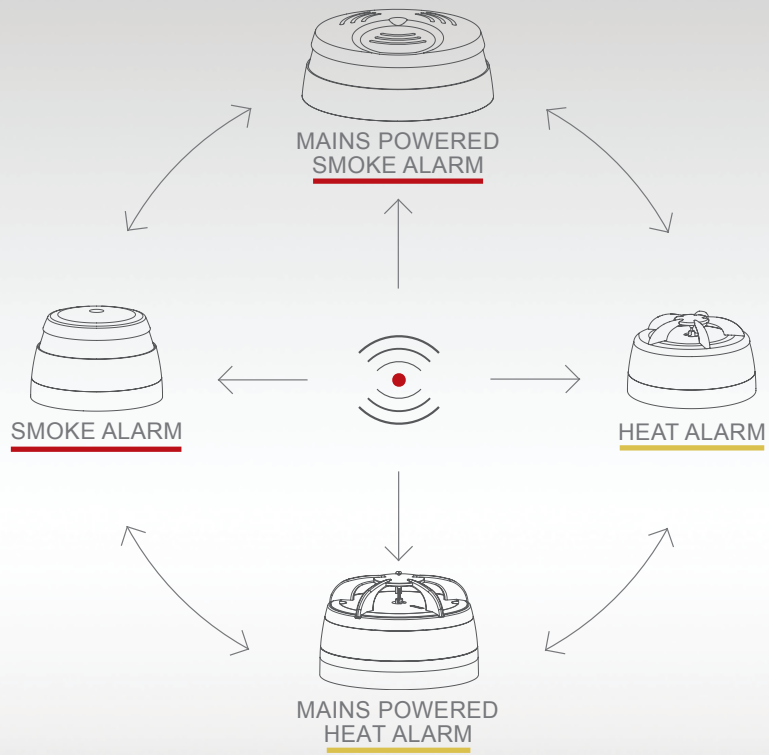

CAVIUS

WIRELESS.
ALARM FAMILY

Diameter: 78 mm