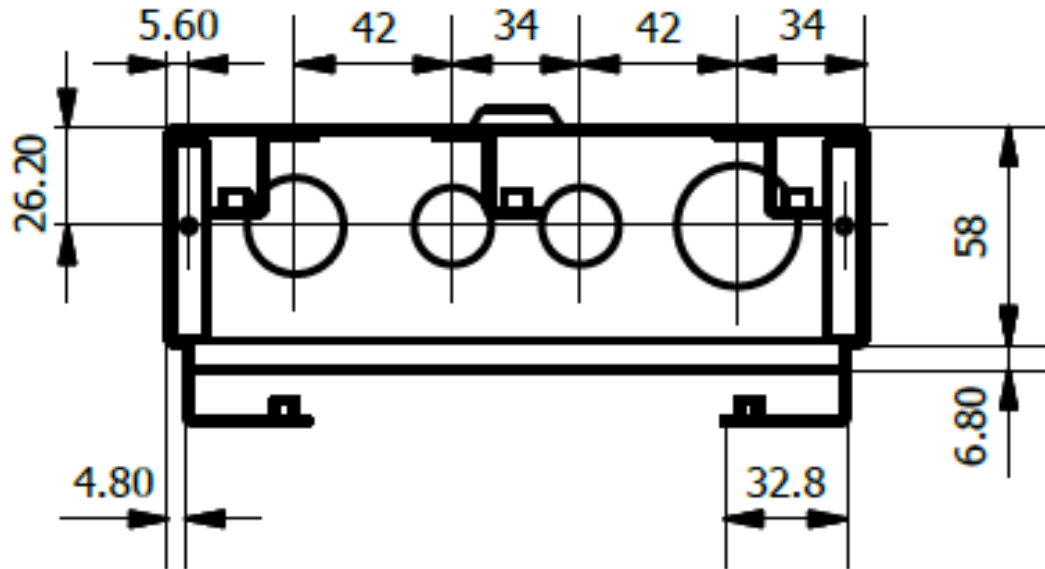

Defender 1.0

Consumer Unit
Knockout Placement &
Dimensions

4 Module Enclosure Knockout positions & sizes

Bottom & Top Elevations

Diameters: 25mm, 20mm, 32mm

Side Elevations

Diameters: 32mm, 25mm

DD024MS
DD026MS
DD021MS
DR024MS
DR026MS

6 Module Enclosure Knockout positions & sizes

Bottom & Top Elevations

Diameters: 25mm, 20mm, 20mm, 32mm

Side Elevations

Diameters: 32mm, 25mm

DD041MS
DD044MS
DD046MS
DR046MS
DR044MS
DR048MS

8 Module Enclosure Knockout positions & sizes

Bottom & Top Elevations

Diameters: 25mm, 20mm, 20mm, 20mm, 32mm

Side Elevations

Diameters: 32mm, 25mm

DD061MS
DD066MS
DR061MS
DR066MS
DR068MS

12 Module Enclosure Knockout positions & sizes

Bottom & Top Elevations

Diameters: 25mm, 20mm, 20mm, 20mm,
20mm, 20mm, 32mm

Side Elevations

Diameters: 32mm, 25mm

DD101MS

DDS06166MS

DDS06188MS

DR101MS

DR108MS