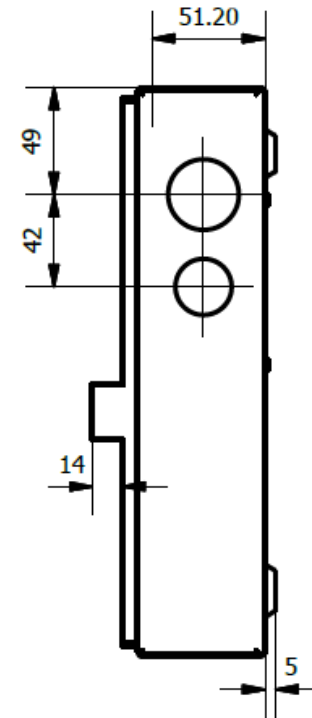

14 Module Enclosure Knockout positions & sizes

Bottom & Top Elevations

Diameters: 25mm, 20mm, 20mm, 20mm, 20mm, 20mm, 20mm, 32mm

Side Elevations

Diameters: 32mm, 25mm

DD121MS
DDS08166MS
DDS08188MS
DS1016MS
DS1018MS