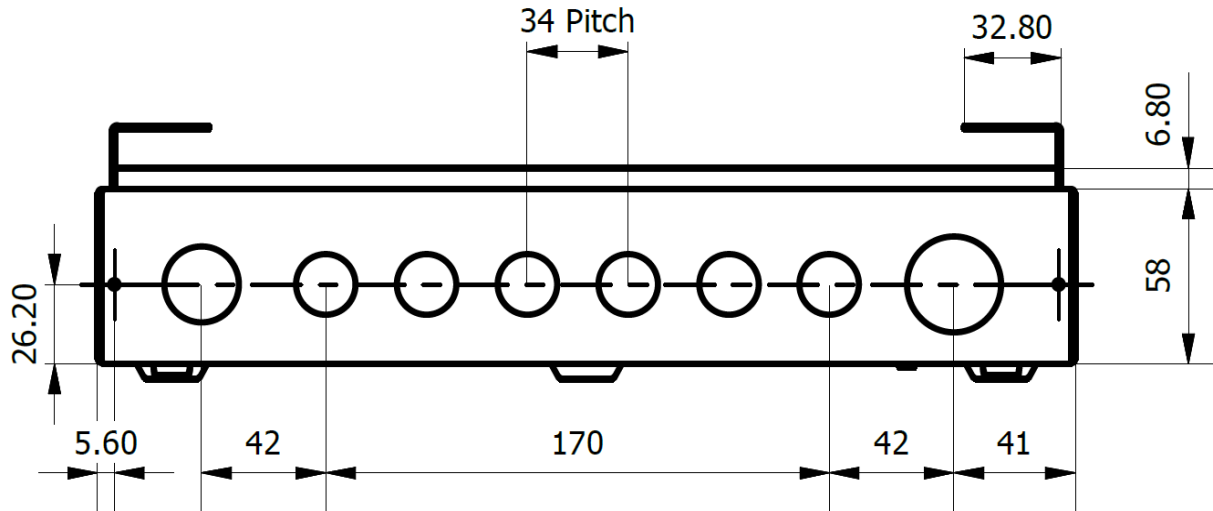

DS0818MS

DD106MS

DDS06166MS-P01

DDS06188MS-P01

DR106MS

DS0816MS

14 Module Enclosure Knockout positions & sizes

Bottom & Top Elevations

Diameters: 25mm, 20mm, 20mm, 20mm, 20mm, 20mm, 20mm, 32mm

Side Elevations

Diameters: 32mm, 25mm

DD121MS
DDS08166MS
DDS08188MS
DS1016MS
DS1018MS

16 Module Enclosure Knockout positions & sizes

Bottom & Top Elevations

Diameters: 25mm, 20mm, 20mm, 20mm, 20mm, 20mm, 20mm, 20mm, 32mm

Side Elevations

Diameters: 32mm, 25mm

DD141MS

DDS10166MS-P01

DDS10188MS

DDS10188MS-P02

DR148MS