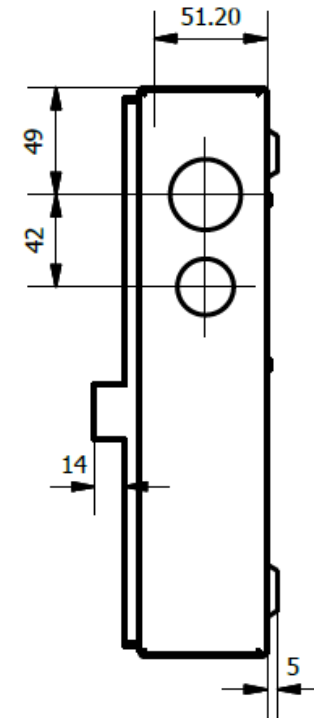

Defender 1.0

Consumer Unit
Knockout Placement &
Dimensions

4 Module Enclosure Knockout positions & sizes

Bottom & Top Elevations

Diameters: 25mm, 20mm, 32mm

Side Elevations

Diameters: 32mm, 25mm

DD024MS
DD026MS
DD021MS
DR024MS
DR026MS

6 Module Enclosure Knockout positions & sizes

Bottom & Top Elevations

Diameters: 25mm, 20mm, 20mm, 32mm

Side Elevations

Diameters: 32mm, 25mm

DD041MS
DD044MS
DD046MS
DR046MS
DR044MS
DR048MS

8 Module Enclosure Knockout positions & sizes

Bottom & Top Elevations

Diameters: 25mm, 20mm, 20mm, 20mm, 32mm

Side Elevations

Diameters: 32mm, 25mm

DD061MS
DD066MS
DR061MS
DR066MS
DR068MS

12 Module Enclosure Knockout positions & sizes

Bottom & Top Elevations

Diameters: 25mm, 20mm, 20mm, 20mm,
20mm, 20mm, 32mm

Side Elevations

Diameters: 32mm, 25mm

DD101MS

DDS06166MS

DDS06188MS

DR101MS

DR108MS