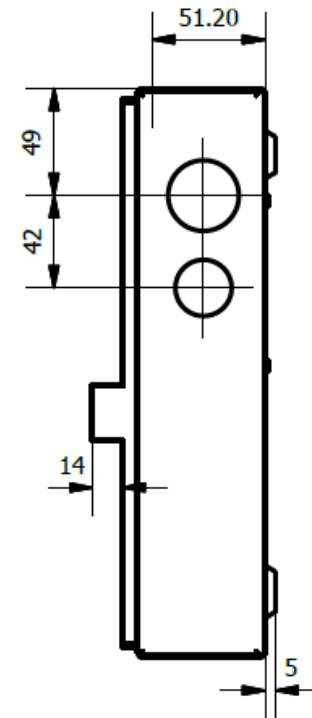

Defender 1.0

Consumer Unit
Knockout Placement &
Dimensions

4 Module Enclosure Knockout positions & sizes

Bottom & Top Elevations

Diameters: 25mm, 20mm, 32mm

Side Elevations

Diameters: 32mm, 25mm

DD024MS
DD026MS
DD021MS
DR024MS
DR026MS

6 Module Enclosure Knockout positions & sizes

Bottom & Top Elevations

Diameters: 25mm, 20mm, 20mm, 32mm

Side Elevations

Diameters: 32mm, 25mm

DD041MS
DD044MS
DD046MS
DR046MS
DR044MS
DR048MS

8 Module Enclosure Knockout positions & sizes

Bottom & Top Elevations

Diameters: 25mm, 20mm, 20mm, 20mm, 32mm

Side Elevations

Diameters: 32mm, 25mm

DD061MS
DD066MS
DR061MS
DR066MS
DR068MS

12 Module Enclosure Knockout positions & sizes

Bottom & Top Elevations

Diameters: 25mm, 20mm, 20mm, 20mm,
20mm, 20mm, 32mm

Side Elevations

Diameters: 32mm, 25mm

DD101MS

DDS06166MS

DDS06188MS

DR101MS

DR108MS