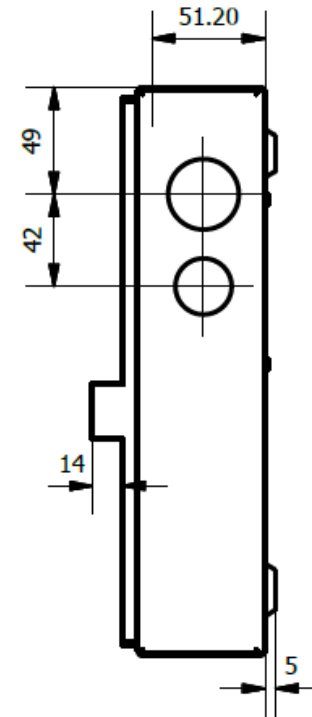

Defender 1.0

Consumer Unit
Knockout Placement &
Dimensions

4 Module Enclosure Knockout positions & sizes

Bottom & Top Elevations

Diameters: 25mm, 20mm, 32mm

Side Elevations

Diameters: 32mm, 25mm

DD024MS
DD026MS
DD021MS
DR024MS
DR026MS

6 Module Enclosure Knockout positions & sizes

Bottom & Top Elevations

Diameters: 25mm, 20mm, 20mm, 32mm

Side Elevations

Diameters: 32mm, 25mm

DD041MS
DD044MS
DD046MS
DR046MS
DR044MS
DR048MS

8 Module Enclosure Knockout positions & sizes

Bottom & Top Elevations

Diameters: 25mm, 20mm, 20mm, 20mm, 32mm

Side Elevations

Diameters: 32mm, 25mm

DD061MS
DD066MS
DR061MS
DR066MS
DR068MS

12 Module Enclosure Knockout positions & sizes

Bottom & Top Elevations

Diameters: 25mm, 20mm, 20mm, 20mm,
20mm, 20mm, 32mm

Side Elevations

Diameters: 32mm, 25mm

DD101MS

DDS06166MS

DDS06188MS

DR101MS

DR108MS