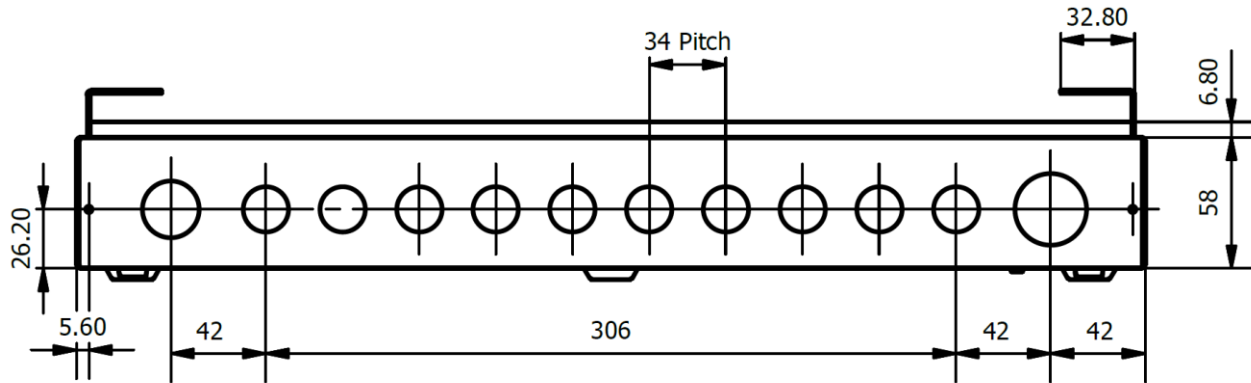

Diameters: 25mm, 20mm, 20mm, 20mm, 20mm, 20mm, 20mm, 20mm, 20mm, 32mm

Side Elevations

Diameters: 32mm, 25mm

DDS12166MS
DDS12188MS
DD161MS
DR168MS
DR161MS
DS1416MS
DS1418MS

20 Module Enclosure Knockout positions & sizes

Bottom & Top Elevations

Diameters: 25mm, 20mm, 20mm, 20mm, 20mm, 20mm, 20mm, 20mm, 20mm, 20mm, 32mm

Side Elevations

Diameters: 32mm, 25mm

DDS14188MS-P02
DS1616MS
DS1618MS

22 Module Enclosure Knockout positions & sizes

Bottom & Top Elevations

Diameters: 25mm, 20mm, 20mm, 20mm, 20mm, 20mm, 20mm, 20mm, 20mm, 20mm, 20mm, 32mm

Side Elevations

Diameters: 32mm, 25mm

DD201MS
DDS16166MS
DDS16188MS
DR201MS
DS1818MS