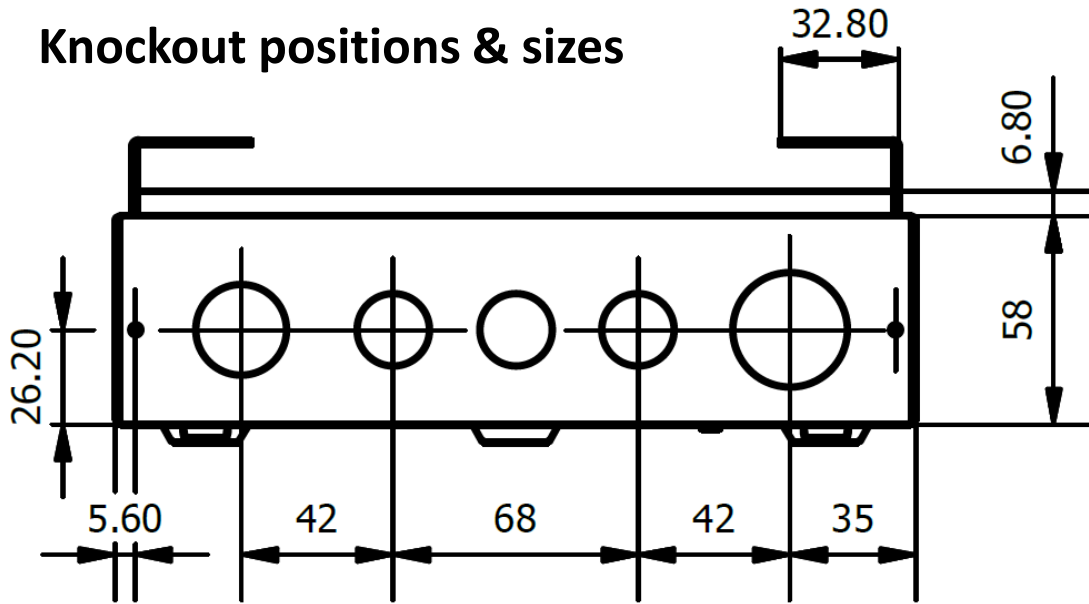

Defender 1.0

Consumer Unit
Knockout Placement &
Dimensions

4 Module Enclosure Knockout positions & sizes

Bottom & Top Elevations

Diameters: 25mm, 20mm, 32mm

Side Elevations

Diameters: 32mm, 25mm

DD024MS
DD026MS
DD021MS
DR024MS
DR026MS

6 Module Enclosure Knockout positions & sizes

Bottom & Top Elevations

Diameters: 25mm, 20mm, 20mm, 32mm

Side Elevations

Diameters: 32mm, 25mm

DD041MS
DD044MS
DD046MS
DR046MS
DR044MS
DR048MS

8 Module Enclosure Knockout positions & sizes

Bottom & Top Elevations

Diameters: 25mm, 20mm, 20mm, 20mm, 32mm

Side Elevations

Diameters: 32mm, 25mm

DD061MS
DD066MS
DR061MS
DR066MS
DR068MS

12 Module Enclosure Knockout positions & sizes

Bottom & Top Elevations

Diameters: 25mm, 20mm, 20mm, 20mm,
20mm, 20mm, 32mm

Side Elevations

Diameters: 32mm, 25mm

DD101MS

DDS06166MS

DDS06188MS

DR101MS

DR108MS