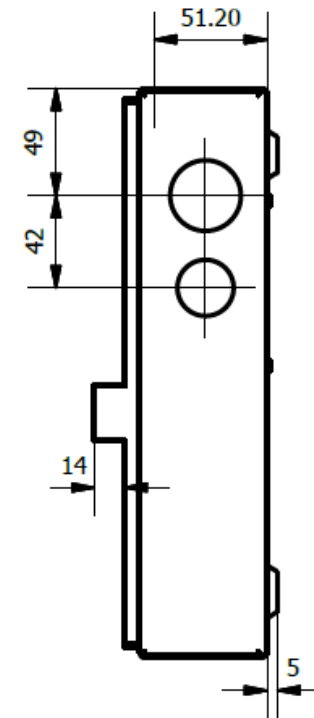

Diameters: 25mm, 20mm, 20mm, 20mm, 20mm, 20mm, 20mm, 20mm, 32mm

Side Elevations

Diameters: 32mm, 25mm

DD141MS

DDS10166MS-P01

DDS10188MS

DDS10188MS-P02

DR148MS

Diameters: 25mm, 20mm, 20mm, 20mm, 20mm, 20mm, 20mm, 20mm, 20mm, 32mm

Side Elevations

Diameters: 32mm, 25mm

DDS12166MS
DDS12188MS
DD161MS
DR168MS
DR161MS
DS1416MS
DS1418MS

20 Module Enclosure Knockout positions & sizes

Bottom & Top Elevations

Diameters: 25mm, 20mm, 20mm, 20mm, 20mm, 20mm, 20mm, 20mm, 20mm, 20mm, 32mm

Side Elevations

Diameters: 32mm, 25mm

DDS14188MS-P02
DS1616MS
DS1618MS

22 Module Enclosure Knockout positions & sizes

Bottom & Top Elevations

Diameters: 25mm, 20mm, 20mm, 20mm, 20mm, 20mm, 20mm, 20mm, 20mm, 20mm, 20mm, 32mm

Side Elevations

Diameters: 32mm, 25mm

DD201MS
DDS16166MS
DDS16188MS
DR201MS
DS1818MS