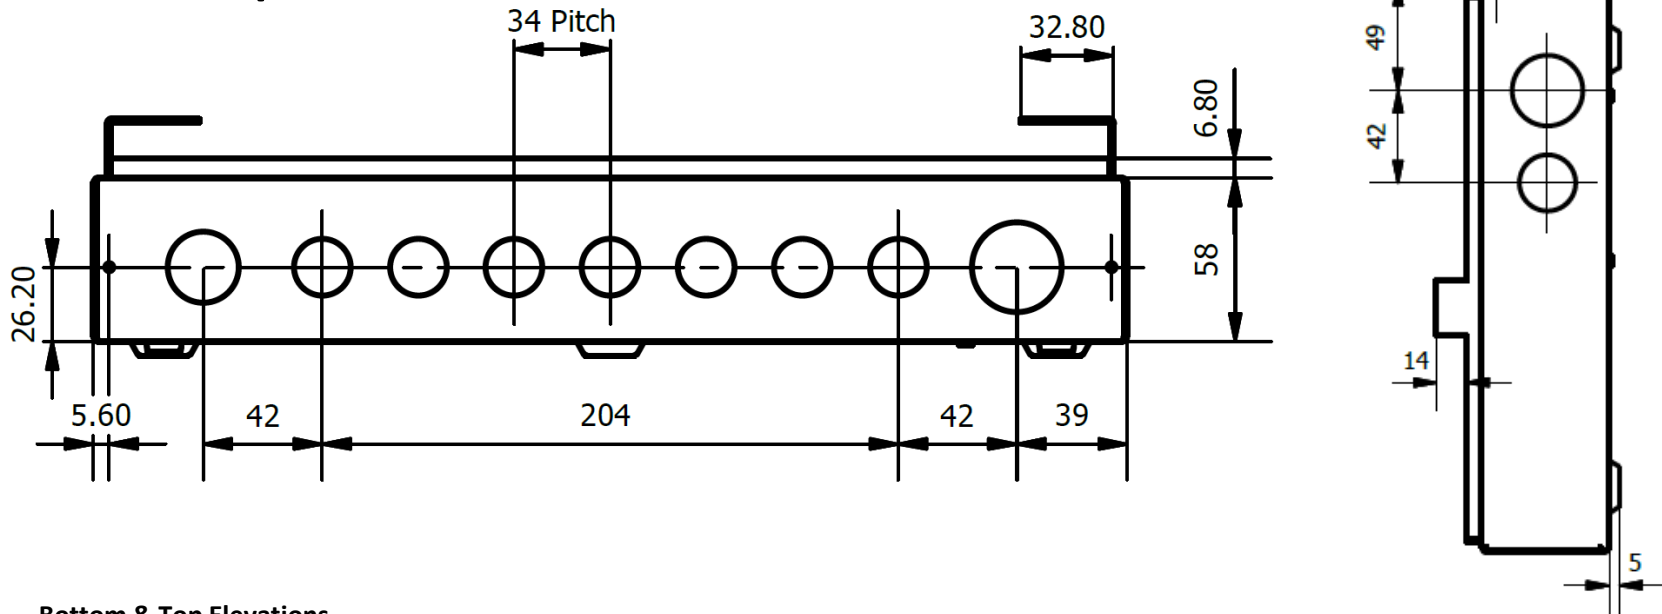

Diameters: 25mm, 20mm, 20mm, 20mm, 20mm, 20mm, 20mm, 32mm

Side Elevations

Diameters: 32mm, 25mm

DD121MS
DDS08166MS
DDS08188MS
DS1016MS
DS1018MS

16 Module Enclosure Knockout positions & sizes

Bottom & Top Elevations

Diameters: 25mm, 20mm, 20mm, 20mm, 20mm, 20mm, 20mm, 20mm, 32mm

Side Elevations

Diameters: 32mm, 25mm

DD141MS

DDS10166MS-P01

DDS10188MS

DDS10188MS-P02

DR148MS