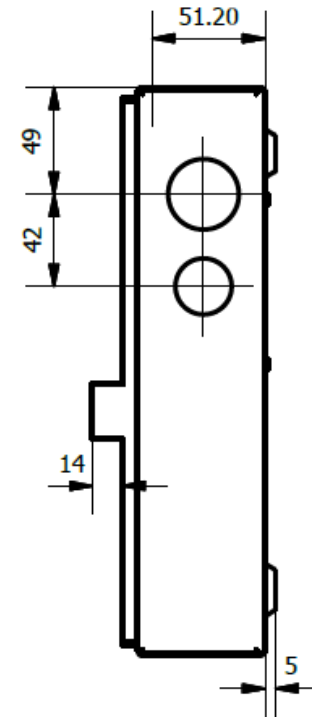

Defender 1.0

Consumer Unit
Knockout Placement &
Dimensions

4 Module Enclosure Knockout positions & sizes

Bottom & Top Elevations

Diameters: 25mm, 20mm, 32mm

Side Elevations

Diameters: 32mm, 25mm

DD024MS
DD026MS
DD021MS
DR024MS
DR026MS

Diameters: 25mm, 20mm, 20mm, 20mm, 20mm, 20mm, 20mm, 20mm, 20mm, 32mm

Side Elevations

Diameters: 32mm, 25mm

DDS12166MS
DDS12188MS
DD161MS
DR168MS
DR161MS
DS1416MS
DS1418MS

20 Module Enclosure Knockout positions & sizes

Bottom & Top Elevations

Diameters: 25mm, 20mm, 20mm, 20mm, 20mm, 20mm, 20mm, 20mm, 20mm, 20mm, 32mm

Side Elevations

Diameters: 32mm, 25mm

DDS14188MS-P02
DS1616MS
DS1618MS

22 Module Enclosure Knockout positions & sizes

Bottom & Top Elevations

Diameters: 25mm, 20mm, 20mm, 20mm, 20mm, 20mm, 20mm, 20mm, 20mm, 20mm, 20mm, 32mm

Side Elevations

Diameters: 32mm, 25mm

DD201MS
DDS16166MS
DDS16188MS
DR201MS
DS1818MS