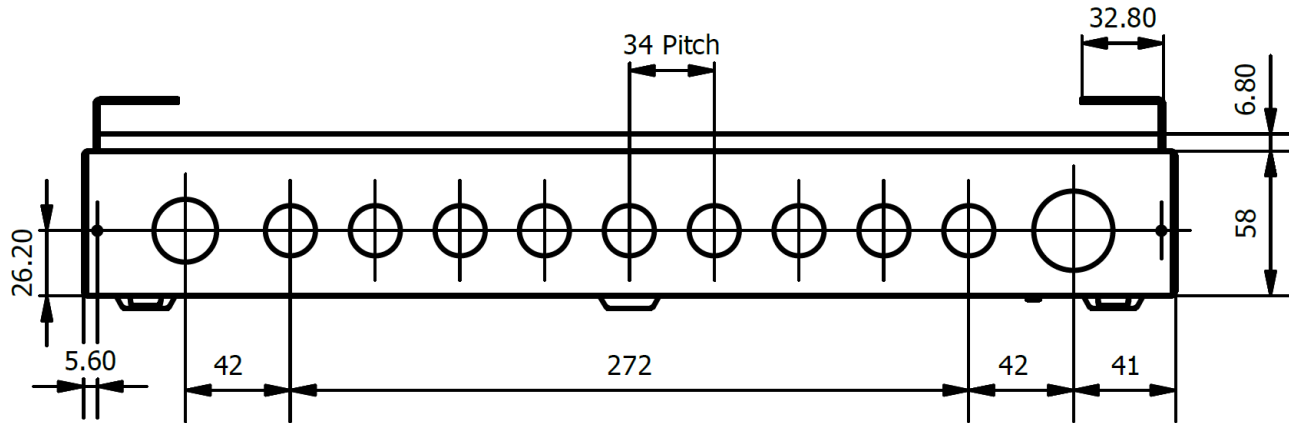

Diameters: 25mm, 20mm, 20mm, 20mm, 20mm, 20mm, 20mm, 20mm, 20mm, 32mm

Side Elevations

Diameters: 32mm, 25mm

DDS12166MS
DDS12188MS
DD161MS
DR168MS
DR161MS
DS1416MS
DS1418MS

20 Module Enclosure Knockout positions & sizes

Bottom & Top Elevations

Diameters: 25mm, 20mm, 20mm, 20mm, 20mm, 20mm, 20mm, 20mm, 20mm, 20mm, 32mm

Side Elevations

Diameters: 32mm, 25mm

DDS14188MS-P02
DS1616MS
DS1618MS

22 Module Enclosure Knockout positions & sizes

Bottom & Top Elevations

Diameters: 25mm, 20mm, 20mm, 20mm, 20mm, 20mm, 20mm, 20mm, 20mm, 20mm, 20mm, 32mm

Side Elevations

Diameters: 32mm, 25mm

DD201MS
DDS16166MS
DDS16188MS
DR201MS
DS1818MS