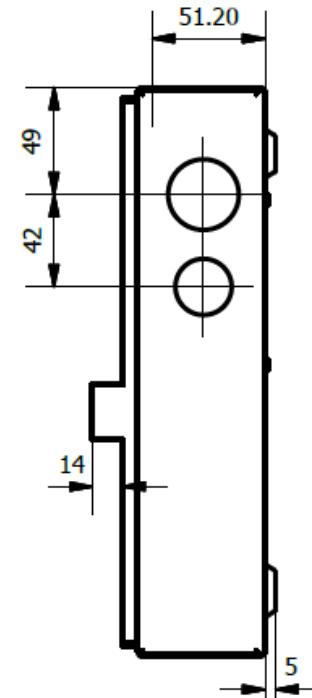

Defender 1.0

Consumer Unit
Knockout Placement &
Dimensions

4 Module Enclosure Knockout positions & sizes

Bottom & Top Elevations

Diameters: 25mm, 20mm, 32mm

Side Elevations

Diameters: 32mm, 25mm

DD024MS
DD026MS
DD021MS
DR024MS
DR026MS

Diameters: 25mm, 20mm, 20mm, 20mm, 20mm, 20mm, 20mm, 20mm, 32mm

Side Elevations

Diameters: 32mm, 25mm

DD141MS

DDS10166MS-P01

DDS10188MS

DDS10188MS-P02

DR148MS

Diameters: 25mm, 20mm, 20mm, 20mm, 20mm, 20mm, 20mm, 20mm, 20mm, 32mm

Side Elevations

Diameters: 32mm, 25mm

DDS12166MS
DDS12188MS
DD161MS
DR168MS
DR161MS
DS1416MS
DS1418MS

20 Module Enclosure Knockout positions & sizes

Bottom & Top Elevations

Diameters: 25mm, 20mm, 20mm, 20mm, 20mm, 20mm, 20mm, 20mm, 20mm, 20mm, 20mm, 32mm

Side Elevations

Diameters: 32mm, 25mm

DD201MS
DDS16166MS
DDS16188MS
DR201MS
DS1818MS