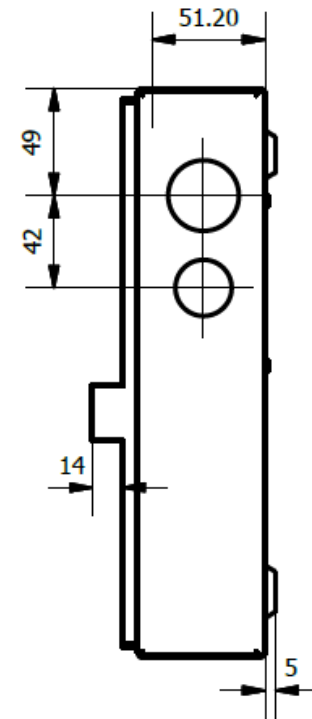

Defender 1.0

Consumer Unit
Knockout Placement &
Dimensions

4 Module Enclosure Knockout positions & sizes

Bottom & Top Elevations

Diameters: 25mm, 20mm, 32mm

Side Elevations

Diameters: 32mm, 25mm

DD024MS
DD026MS
DD021MS
DR024MS
DR026MS

6 Module Enclosure Knockout positions & sizes

Bottom & Top Elevations

Diameters: 25mm, 20mm, 20mm, 32mm

Side Elevations

Diameters: 32mm, 25mm

DD041MS
DD044MS
DD046MS
DR046MS
DR044MS
DR048MS

8 Module Enclosure Knockout positions & sizes

Bottom & Top Elevations

Diameters: 25mm, 20mm, 20mm, 20mm, 32mm

Side Elevations

Diameters: 32mm, 25mm

DD061MS
DD066MS
DR061MS
DR066MS
DR068MS

12 Module Enclosure Knockout positions & sizes

Bottom & Top Elevations

Diameters: 25mm, 20mm, 20mm, 20mm,
20mm, 20mm, 32mm

Side Elevations

Diameters: 32mm, 25mm

DD101MS

DDS06166MS

DDS06188MS

DR101MS

DR108MS