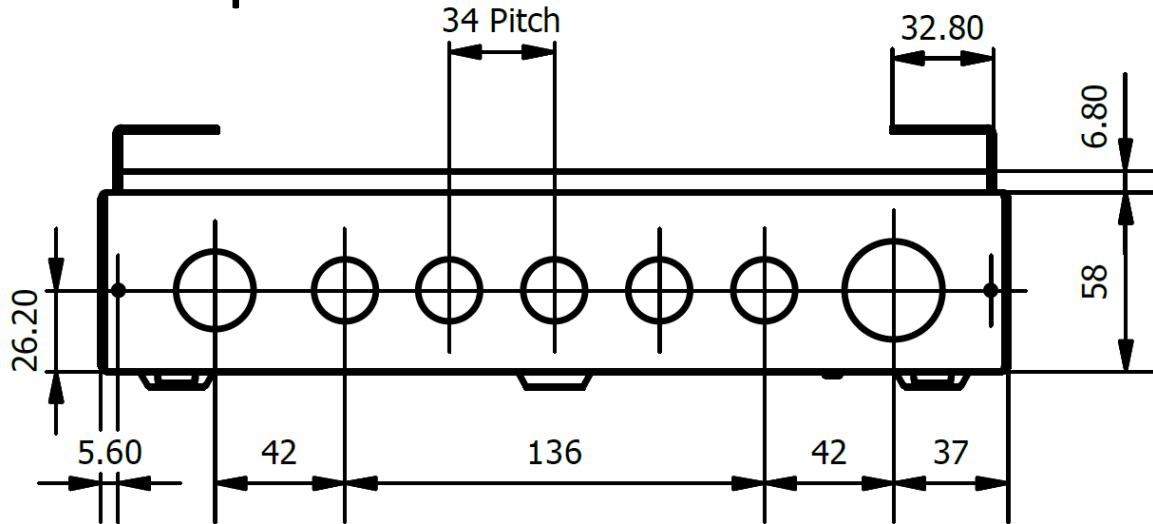

Defender 1.0

Consumer Unit
Knockout Placement &
Dimensions

4 Module Enclosure Knockout positions & sizes

Bottom & Top Elevations

Diameters: 25mm, 20mm, 32mm

Side Elevations

Diameters: 32mm, 25mm

DD024MS
DD026MS
DD021MS
DR024MS
DR026MS

6 Module Enclosure Knockout positions & sizes

Bottom & Top Elevations

Diameters: 25mm, 20mm, 20mm, 32mm

Side Elevations

Diameters: 32mm, 25mm

DD041MS
DD044MS
DD046MS
DR046MS
DR044MS
DR048MS

8 Module Enclosure Knockout positions & sizes

Bottom & Top Elevations

Diameters: 25mm, 20mm, 20mm, 20mm, 32mm

Side Elevations

Diameters: 32mm, 25mm

DD061MS
DD066MS
DR061MS
DR066MS
DR068MS

12 Module Enclosure Knockout positions & sizes

Bottom & Top Elevations

Diameters: 25mm, 20mm, 20mm, 20mm,
20mm, 20mm, 32mm

Side Elevations

Diameters: 32mm, 25mm

DD101MS

DDS06166MS

DDS06188MS

DR101MS

DR108MS