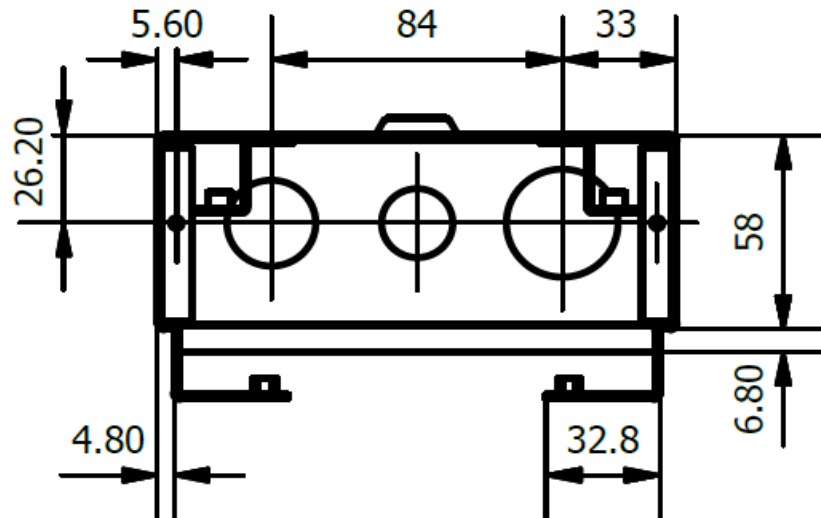

Defender 1.0

Consumer Unit
Knockout Placement &
Dimensions

4 Module Enclosure Knockout positions & sizes

Bottom & Top Elevations

Diameters: 25mm, 20mm, 32mm

Side Elevations

Diameters: 32mm, 25mm

DD024MS
DD026MS
DD021MS
DR024MS
DR026MS

6 Module Enclosure Knockout positions & sizes

Bottom & Top Elevations

Diameters: 25mm, 20mm, 20mm, 32mm

Side Elevations

Diameters: 32mm, 25mm

DD041MS
DD044MS
DD046MS
DR046MS
DR044MS
DR048MS

8 Module Enclosure Knockout positions & sizes

Bottom & Top Elevations

Diameters: 25mm, 20mm, 20mm, 20mm, 32mm

Side Elevations

Diameters: 32mm, 25mm

DD061MS
DD066MS
DR061MS
DR066MS
DR068MS

12 Module Enclosure Knockout positions & sizes

Bottom & Top Elevations

Diameters: 25mm, 20mm, 20mm, 20mm,
20mm, 20mm, 32mm

Side Elevations

Diameters: 32mm, 25mm

DD101MS

DDS06166MS

DDS06188MS

DR101MS

DR108MS