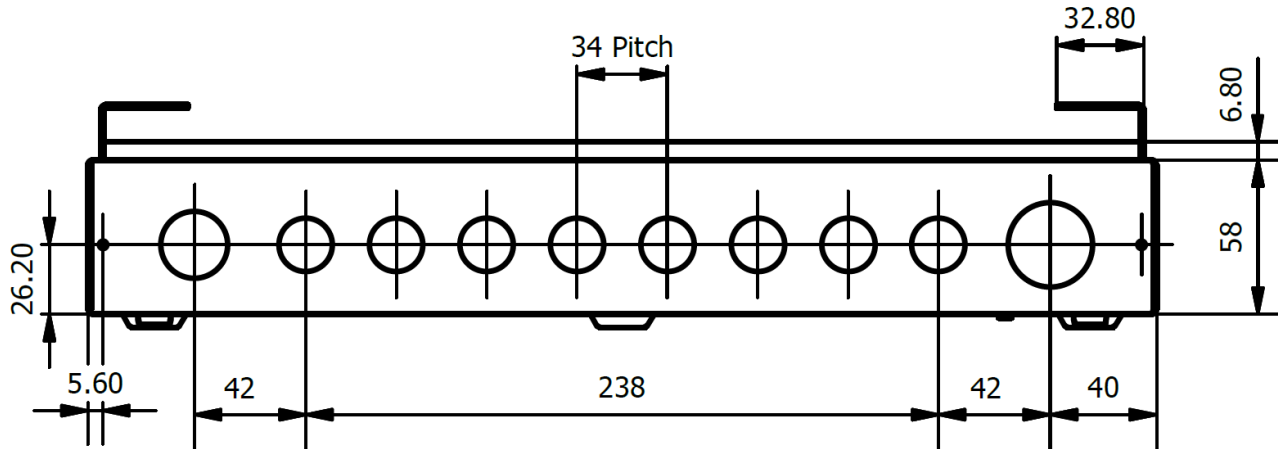

18 Module Enclosure Knockout positions & sizes

Bottom & Top Elevations

Diameters: 25mm, 20mm, 20mm, 20mm, 20mm, 20mm, 20mm, 20mm, 20mm, 32mm

Side Elevations

Diameters: 32mm, 25mm