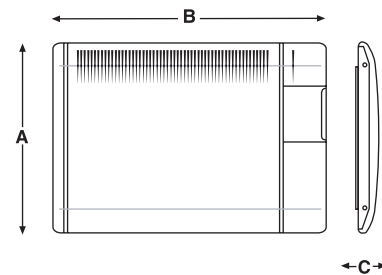

- Hinged wall mounting bracket to allow easy access for cleaning and decorating
- Accredited to IPX4 for use in bathroom installation
- CE marked and BEAB approved

NPP - with thermostat and 7 day digital programmer with day, hour and minute programming. Also features 'clock forward' and 'countdown timer'.

Technical Specification

- Elements - Finned, metal sheathed mineral filled type
- Protection - Two level thermal safety overheat
- Supply - 230/240V AC single phase

Dimensions

Product Selector

Model	Reference	Product Description	Rating	Height A	Width B	Depth C
NPP50	75 773001	Thermostatic panel with programmer (white)	0.5kW	430mm	442mm	80mm
NPP100	75 773002	Thermostatic panel with programmer (white)	1.0kW	430mm	680mm	80mm
NPP150	75 773003	Thermostatic panel with programmer (white)	1.5kW	430mm	680mm	80mm
NPP200	75 773004	Thermostatic panel with programmer (white)	2.0kW	430mm	852mm	80mm
NPP50S	75 773011	Thermostatic panel with programmer (silver)	0.5kW	430mm	442mm	80mm
NPP100S	75 773012	Thermostatic panel with programmer (silver)	1.0kW	430mm	680mm	80mm
NPP150S	75 773013	Thermostatic panel with programmer (silver)	1.5kW	430mm	680mm	80mm
NPP200S	75 773014	Thermostatic panel with programmer (silver)	2.0kW	430mm	852mm	80mm
NP50	75 772901	Panel heater with no controls (white)	0.5kW	430mm	442mm	80mm
NP100	75 772902	Panel heater with no controls (white)	1.0kW	430mm	680mm	80mm
NP150	75 772903	Panel heater with no controls (white)	1.5kW	430mm	680mm	80mm
NP200	75 772904	Panel heater with no controls (white)	2.0kW	430mm	852mm	80mm