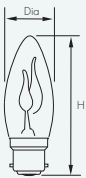

FLICKER FLAME

A realistic and decorative flickering flame effect lamp suitable for creating a warm and inviting appearance in any location.

- 35mm plain glass
- BC cap
- Internally fused for safety

109

Order Code	Volts (V)	Finish	Cap	Dia (mm)	H (mm)	Order Qty
FFCBC	240	Clear	BC-B22d	35	90	50

DIMENSIONS

BC-B22d cap