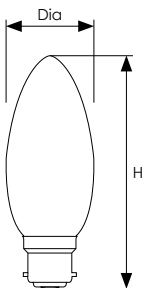

# Traffic Signal Candle

Special purpose incandescent filament lamp for use in traffic signal equipment.

- 1,000 hour life
- 4,000 switching cycles
- Clear finish
- 2700K warm white
- BC-B22d or SES-E14 cap
- Dimmable
- Internally fused for safety
- Not suitable for household illumination

Product Code	Watts (W)	Volts (V)	Cap	Finish	Colour Temp (K)	Dimensions (mm)		Energy Rating	Order Qty
						Dia	H		
<b>Single Carton</b>									
10062	25W	240	BC-B22d	Clear	2700	35	90		10
10079	25W	240	SES-E14	Clear	2700	35	97		10
10086	40W	240	BC-B22d	Clear	2700	35	90		10
10093	40W	240	SES-E14	Clear	2700	35	97		10
10109	60W	240	BC-B22d	Clear	2700	35	90		10
10116	60W	240	SES-E14	Clear	2700	35	97		10