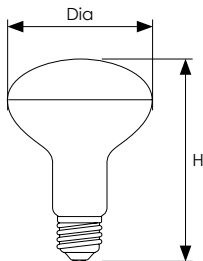

Traffic Signal Reflector

Special purpose incandescent filament lamp for use in traffic signal equipment.

- 1,000 hour life
- 4,000 switching cycles
- Diffused glass finish
- 2700K warm white
- SES-E14 and ES-E27 cap
- Dimmable
- Internally fused for safety
- Not suitable for household illumination

Product Code	Watts (W)	Volts (V)	Cap	Beam Angle	Colour Temp (K)	Dimensions (mm)		Energy Rating	Order Qty
						Dia	H		
R39 Single Carton									
10154	25W	240	SES-E14	120°	2700	38	67		10
R50 Single Carton									
10161	40W	240	SES-E14	100°	2700	50	85		10
R64 Single Carton									
10178	60W	240	ES-E27	100°	2700	63	100		10
R80 Single Carton									
10185	60W	240	ES-E27	100°	2700	80	112		10