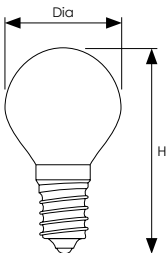

# Traffic Signal Round

Special purpose incandescent filament lamp for use in traffic signal equipment.

- 1,000 hour life
- 4,000 switching cycles
- Clear and opal finish
- 2700K warm white
- SES-E14 cap
- Dimmable
- Internally fused for safety
- Not suitable for household illumination

Product Code	Watts (W)	Volts (V)	Cap	Finish	Colour Temp (K)	Dimensions (mm)		Energy Rating	Order Qty
						Dia	H		
<b>Single Carton</b>									
10123	40W	240	SES-E14	Clear	2700	45	78		10
10130	40W	240	SES-E14	Opal	2700	45	78		10
10147	60W	240	SES-E14	Clear	2700	45	78		10