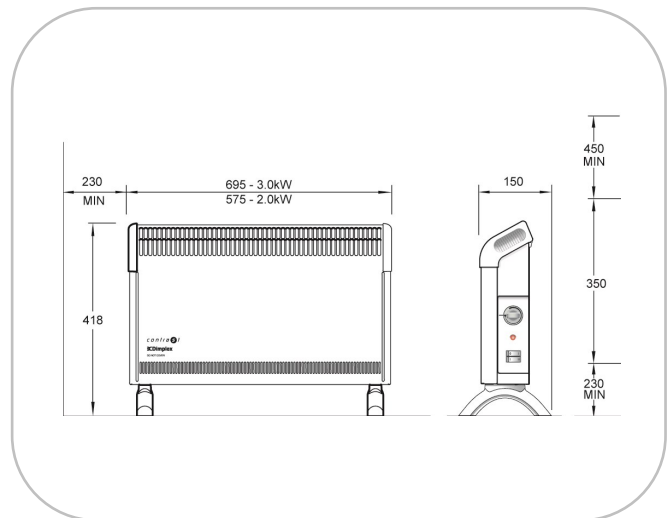

Convactor Heater

A 2kW Convactor heater
with thermostat & timer

Features

- 2kW heat output
- Thermostatic control with frost protection
- Twin heat settings
- Mechanical 24hr timer
- Overheat protection

Technical Details

Product code	DXC20TI
Article	031075
Wattage	1000 / 2000W
Voltage	230—240V ~ 50Hz
Colour	White body / Grey trim (RAL7024)
Thermostat	Bi-metallic
Heat settings	2
Timer	Yes 24hr mechanical
Approvals	CE, BEAB, IPX0
Safety cut-out	Electrical reset
Plug Type	UK Cord & Plug
Plug & Cord Set	1.5m white cord & plug
Warranty	36 months
Country Of Origin	UK
Manufacturer	GDC Group Ltd

Dimensions	Height (mm)	Width (mm)	Depth (mm)	Weight kg
Portable	420	575	200	3.8

Additional Information

Packaging									
Height	Width	Depth	Weight	Pack Weight	Pack Quality	Barcode	Ti	Hi	Pallet Quantity (2.1m high)
380mm	670mm	140mm	4.3kg	0.4kg	200g	5011139031075	10	5	50