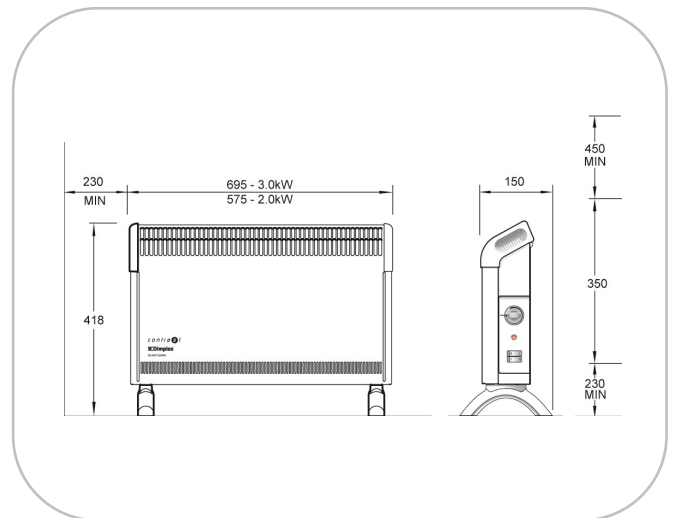

## Features

- 2kW heat output
- Thermostatic control with frost protection
- Twin heat settings
- Switch On/Off
- Overheat protection

## Technical Details

<b>Product code</b>	DXC20
<b>Article</b>	031068
<b>Wattage</b>	1000 / 2000W
<b>Voltage</b>	230—240V ~ 50Hz
<b>Colour</b>	White body / Grey trim (RAL7024)
<b>Thermostat</b>	Bi-metallic
<b>Heat settings</b>	2
<b>Neon indicator</b>	Yes
<b>Approvals</b>	CE, BEAB, IPX0
<b>Safety cut-out</b>	Electrical reset
<b>Plug Type</b>	UK Cord & Plug
<b>Plug &amp; Cord Set</b>	1.5m white cord & plug
<b>Warranty</b>	36 months
<b>Country Of Origin</b>	UK
<b>Manufacturer</b>	GDC Group Ltd

Dimensions	Height (mm)	Width (mm)	Depth (mm)	Weight kg
Portable	420	575	200	3.7

## Additional Information

Packaging									
Height	Width	Depth	Weight	Pack Weight	Pack Quality	Barcode	Ti	Hi	Pallet Quantity (2.1m high)
380mm	670mm	140mm	4.2kg	0.4kg	200g	5011139031068	10	5	50