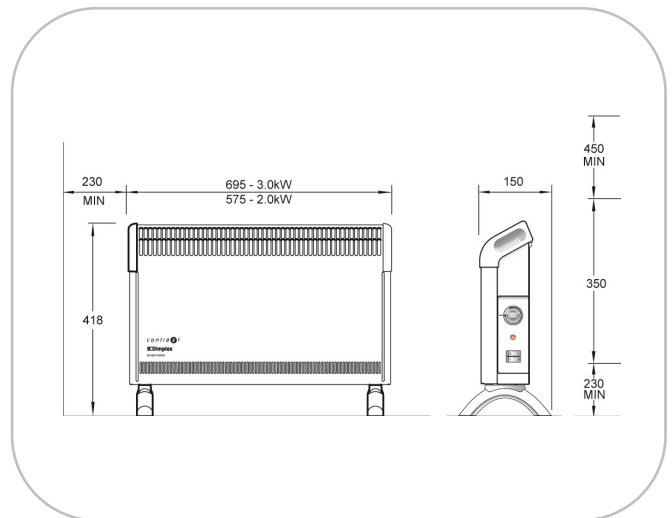

## Technical Details

|                            |                                  |
|----------------------------|----------------------------------|
| <b>Product code</b>        | DXC30TI                          |
| <b>Article</b>             | 031099                           |
| <b>Wattage</b>             | 1000 / 3000W                     |
| <b>Voltage</b>             | 230—240V ~ 50Hz                  |
| <b>Colour</b>              | White body / Grey trim (RAL7024) |
| <b>Thermostat</b>          | Bi-metallic                      |
| <b>Heat settings</b>       | 2                                |
| <b>Timer</b>               | Yes 24hr mechanical              |
| <b>Approvals</b>           | CE, BEAB, IPX0                   |
| <b>Safety cut-out</b>      | Electrical reset                 |
| <b>Plug Type</b>           | UK Cord & Plug                   |
| <b>Plug &amp; Cord Set</b> | 1.5m white cord & plug           |
| <b>Warranty</b>            | 36 months                        |
| <b>Country Of Origin</b>   | UK                               |
| <b>Manufacturer</b>        | GDC Group Ltd                    |

| Dimensions | Height (mm) | Width (mm) | Depth (mm) | Weight kg |
|------------|-------------|------------|------------|-----------|
| Portable   | 420         | 695        | 200        | 4.4       |

## Additional Information

| Packaging |       |       |        |             |              |               |    |    |                             |
|-----------|-------|-------|--------|-------------|--------------|---------------|----|----|-----------------------------|
| Height    | Width | Depth | Weight | Pack Weight | Pack Quality | Barcode       | Ti | Hi | Pallet Quantity (2.1m high) |
| 380mm     | 785mm | 140mm | 5.1kg  | 0.4kg       | 200g         | 5011139031099 | 9  | 5  | 45                          |