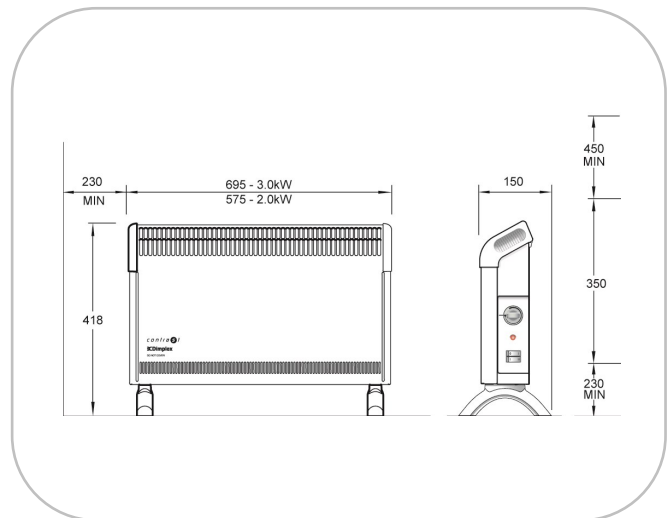

Convactor Heater

DXDimplex®

A 3kW Convactor heater with thermostat

Features

- 3kW heat output
- Thermostatic control with frost protection
- Twin heat settings
- Switch On/Off
- Overheat protection

Technical Details

Product code	DXC30
Article	031082
Wattage	1000 / 3000W
Voltage	230—240V ~ 50Hz
Colour	White body / Grey trim (RAL7024)
Thermostat	Bi-metallic
Heat settings	2
Neon indicator	Yes
Approvals	CE, BEAB, IPX0
Safety cut-out	Electrical reset
Plug Type	UK Cord & Plug
Plug & Cord Set	1.5m white cord & plug
Warranty	36 months
Country Of Origin	UK
Manufacturer	GDC Group Ltd

Dimensions	Height (mm)	Width (mm)	Depth (mm)	Weight kg
Portable	420	695	200	4.4

Additional Information

Packaging									
Height	Width	Depth	Weight	Pack Weight	Pack Quality	Barcode	Ti	Hi	Pallet Quantity (2.1m high)
380mm	785mm	140mm	5.0kg	0.4kg	200g	5011139031082	9	5	45