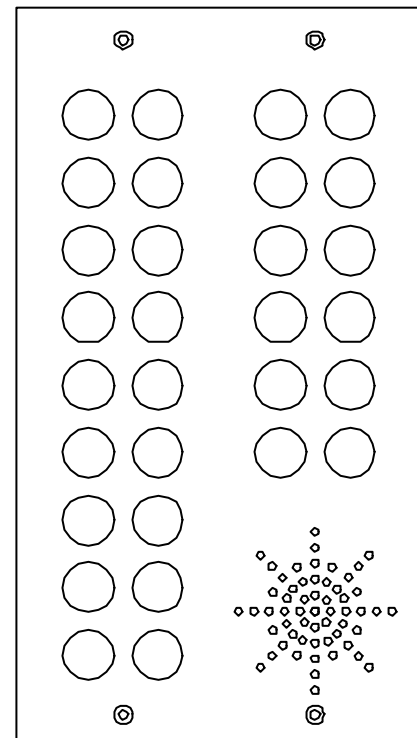

STANDARD AUDIO PANELS

1- 6 Buttons
Panel (A)

7-14 Buttons
Panel (B)

15-32 Buttons
Panel (C)

Dimensions(mm)
Panel(A) 84(W)x188(H)
Panel(B) 84(W)x292(H)
Panel(C)160(W)x292(H)

VANDAL AUDIO PANELS

1- 6 Buttons
Panel (A)

7-14 Buttons
Panel (B)

15-32 Buttons
Panel (C)

Dimensions(mm)
Panel(A) 84(W)x188(H)
Panel(B) 84(W)x292(H)
Panel(C)160(W)x292(H)

KALLGLOBE LTD

UNIT2D, WEST EALING BUSINESS CENTRE
ALEXANDRIA ROAD, WEST EALING
LONDON, W130NJ
TEL08706007773 FAX08706007774

ENGINEERING DRAWING

ALPHA

DOOR ENTRYEQUIPMENTDIMENSIONS

DONOTSCALE

DATE 16-5-2001

DRAWING NUMBER

SHEET10F7

ISSUE001

ENG_DRW

SIZE A4

DRAWN KGJ

3015_001