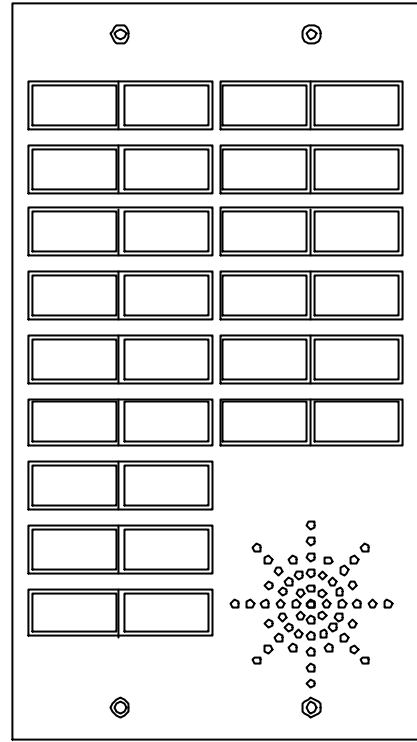

STANDARD AUDIO PANELS

1- 6 Buttons
Panel (A)

7-14 Buttons
Panel (B)

15-32 Buttons
Panel (C)

Dimensions(mm)
Panel(A) 84(W)x188(H)
Panel(B) 84(W)x292(H)
Panel(C)160(W)x292(H)

VANDAL AUDIO PANELS

1- 6 Buttons
Panel (A)

7-14 Buttons
Panel (B)

15-32 Buttons
Panel (C)

Dimensions(mm)
Panel(A) 84(W)x188(H)
Panel(B) 84(W)x292(H)
Panel(C)160(W)x292(H)

KALLGLOBE LTD

UNIT2D, WEST EALING BUSINESS CENTRE
ALEXANDRIA ROAD, WEST EALING
LONDON, W130NJ
TEL08706007773 FAX08706007774

ENG_DRW

SIZE A4

DRAWN KGJ

3015_001