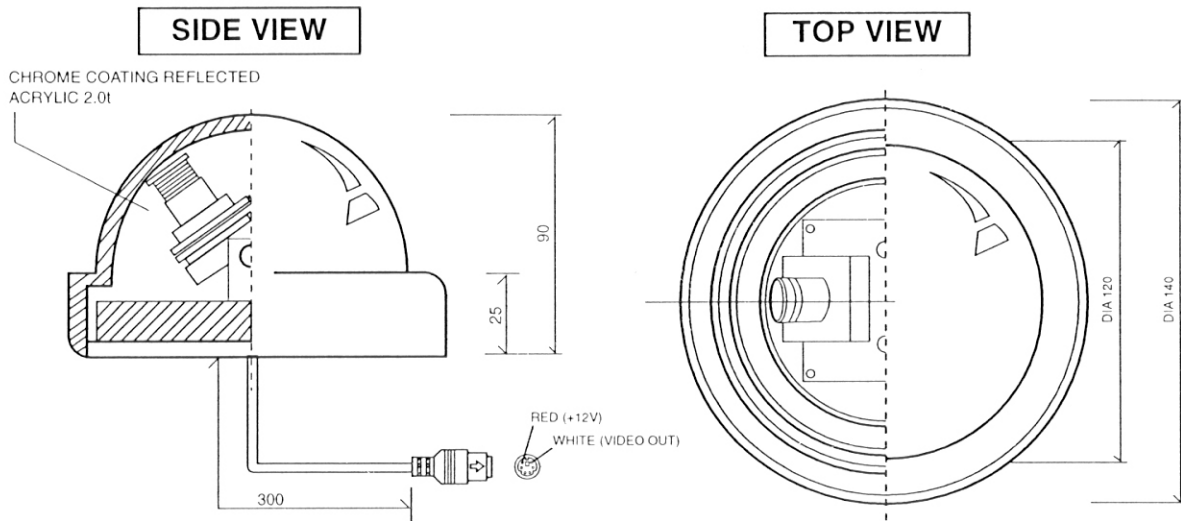

MODEL : DOME COL

DOME COLOUR CAMERA

● GENERAL

- A reliable, high quality 1/3" COLOUR CCD Camera providing optimum image clarity
- Electronic Iris for use in applications with a wide spectrum of lighting
- 6mm lens, 1Lux (f 1.2)
- Operating Temperature: 14°F - 130°F
- Adjust the camera direction for the desired picture view

● INSTALLATION

1. First you fix the side view on the wall
2. Adjust the camera angle can be rotate 180° be manually
3. Install the top acrylic on the side bottom

SPECIFICATIONS	DOME COL
Image sensor	1/3" COLOUR CCD CAMERA
TV system	PAL
Effective pixels	512(H) X 582(V)
Scanning system	2:1 Interlaced
Sync system	Internal sync
Resolutions	350 TV lines
Usable illuminations	1 Lux (F 1.2 10 IRE)
S/N ratio	More than 46dB (TYP)
Gamma characteristic	0.45
Video out	Composite video signal : 1.0V p-p
Electronic shutter time	1/50~1/100,000sec
Power supply	DC 12V \pm 10%
Power consumption	240mA (TYP)
Lens	F 2.8
Angle of view	53°
Focal length	6mm