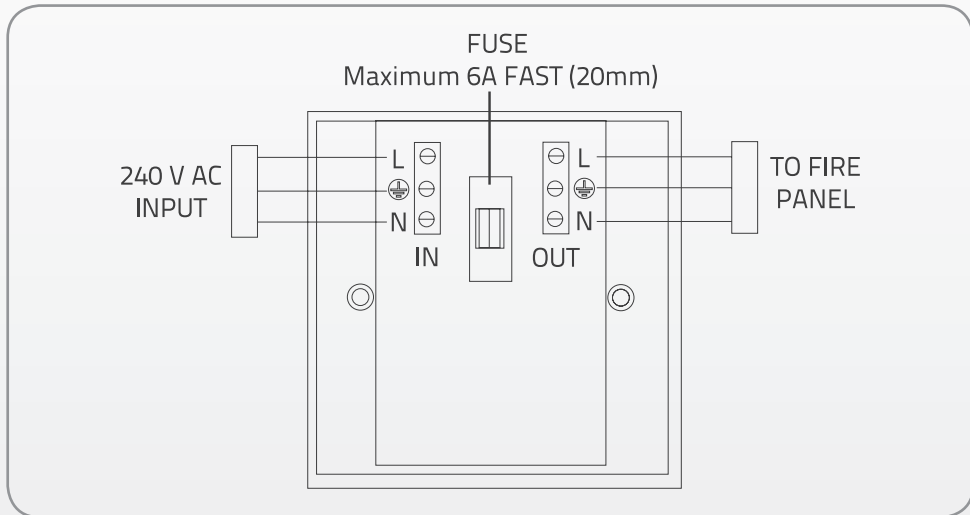

## MAGISORP | FIRE SYSTEM ISOLATION SWITCH

### Function

- To comply with BS5839 Part1
- Isolates the mains voltage supply to the fire system
- Enables safety for maintenance and offers protection against tamper
- Both the live and neutral supply is switched
- When in the 'OFF' position the fuse is disconnected from the mains supply
- The key is removable in both ON and OFF positions