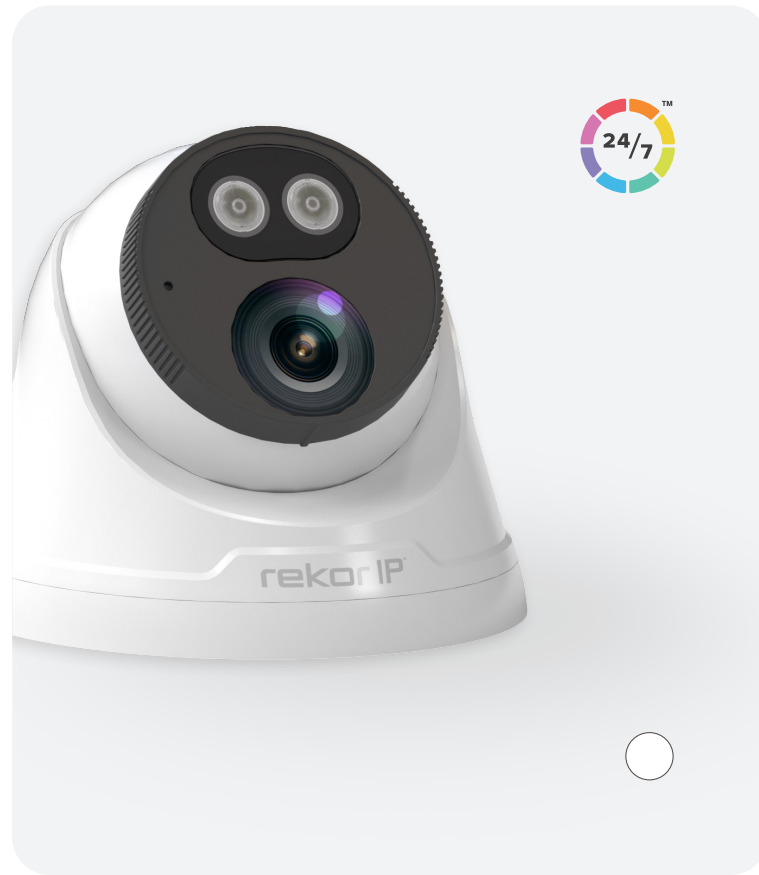

RC24KD2W - Dome 24/7 IP PoE Kit (2 Cameras- White)

RC24KD4W - Dome 24/7 IP PoE Kit (4 Cameras- White)

RC24KD2G - Dome 24/7 IP PoE Kit (2 Cameras- Grey)

RC24KD4G - Dome 24/7 IP PoE Kit (4 Cameras - Grey)

- Complete with NVR, Weatherproof IP Cameras, Cable & System Power Supply
- HD 2MP Resolution Viewing and Recording
- 4 Channel IP PoE NVR
- Low Light Image Sensor, White LED and Infra-red Camera Modes
- Intelligent Function, with Perimeter Intrusion Detection & Line Crossing Detection
- Pre-Installed Surveillance Hard Drive
- Remote Monitoring via APP (Android / IOS) or PC
- Continuous / Scheduled / Motion Record Modes
- USB Backup for Evidence Transfer
- Up to 250m Cable Length per Channel

rekor IP

2MP Bullet 24/7 IP PoE CCTV Kit

Available in:

RRC24KB2W - Bullet 24/7 IP PoE Kit (2 Cameras - White)

RC24KB4W - Bullet 24/7 IP PoE Kit (4 Cameras - White)

RC24KB2G - Bullet 24/7 IP PoE Kit (2 Cameras - Grey)

RC24KB4G - Bullet 24/7 IP PoE Kit (4 Cameras - Grey)

- Complete with NVR, Weatherproof IP Cameras, Cable & System Power Supply
- HD 2MP Resolution Viewing and Recording
- 4 Channel IP PoE NVR
- Low Light Image Sensor, White LED and Infra-red Camera Modes
- Intelligent Function, with Perimeter Intrusion Detection & Line Crossing Detection
- Pre-Installed Surveillance Hard Drive
- Remote Monitoring via APP (Android / IOS) or PC
- Continuous / Scheduled / Motion Record Modes
- USB Backup for Evidence Transfer
- Up to 250m Cable Length per Channel

rekor IP

HDVIEW IP

2MP Dome IP PoE CCTV Cameras

- HD 2MP Resolution
- 2.8 mm Fixed Lens
- 1/2.8" Low Light Image Sensor
- White LED and IR Function up to 30 Meters
- 115° Diagonal Viewing Angle
- Built-in Mic & Speaker
- Supports 128G Micro SD card
- IP67 Housing Ingress Protection