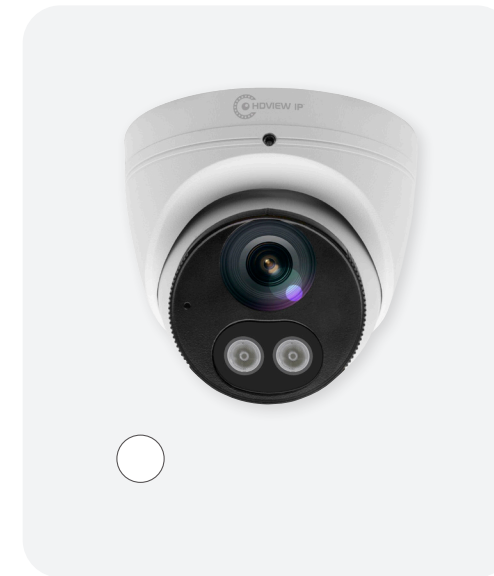

RC24KD2W - Dome 24/7 IP PoE Kit (2 Cameras- White)

RC24KD4W - Dome 24/7 IP PoE Kit (4 Cameras- White)

RC24KD2G - Dome 24/7 IP PoE Kit (2 Cameras- Grey)

RC24KD4G - Dome 24/7 IP PoE Kit (4 Cameras - Grey)

- Complete with NVR, Weatherproof IP Cameras, Cable & System Power Supply
- HD 2MP Resolution Viewing and Recording
- 4 Channel IP PoE NVR
- Low Light Image Sensor, White LED and Infra-red Camera Modes
- Intelligent Function, with Perimeter Intrusion Detection & Line Crossing Detection
- Pre-Installed Surveillance Hard Drive
- Remote Monitoring via APP (Android / IOS) or PC
- Continuous / Scheduled / Motion Record Modes
- USB Backup for Evidence Transfer
- Up to 250m Cable Length per Channel

RC24KB4G - Bullet 24/7 IP PoE Kit (4 Cameras - Grey)

- Complete with NVR, Weatherproof IP Cameras, Cable & System Power Supply
- HD 2MP Resolution Viewing and Recording
- 4 Channel IP PoE NVR
- Low Light Image Sensor, White LED and Infra-red Camera Modes
- Intelligent Function, with Perimeter Intrusion Detection & Line Crossing Detection
- Pre-Installed Surveillance Hard Drive
- Remote Monitoring via APP (Android / IOS) or PC
- Continuous / Scheduled / Motion Record Modes
- USB Backup for Evidence Transfer
- Up to 250m Cable Length per Channel

rekor IP

HDVIEW IP

2MP Dome IP PoE CCTV Cameras

- HD 2MP Resolution
- 2.8 mm Fixed Lens
- 1/2.8" Low Light Image Sensor
- White LED and IR Function up to 30 Meters
- 115° Diagonal Viewing Angle
- Built-in Mic & Speaker
- Supports 128G Micro SD card
- IP67 Housing Ingress Protection

Available in:

RC228FDW - 2MP Dome 24/7 IP PoE Camera (White)

RC228FDG - 2MP Dome 24/7 IP PoE Camera (Grey)

5MP & 8MP Dome IP PoE CCTV Cameras

- HD 5MP & 8MP Resolution
- 2.8 mm Fixed Lens
- 1/2.7" Low Light Image Sensor
- White LED and IR Function up to 30 Meters
- 115° Diagonal Viewing Angle
- Built-in Mic & Speaker
- Supports 128G Micro SD card
- IP67 Housing Ingress Protection