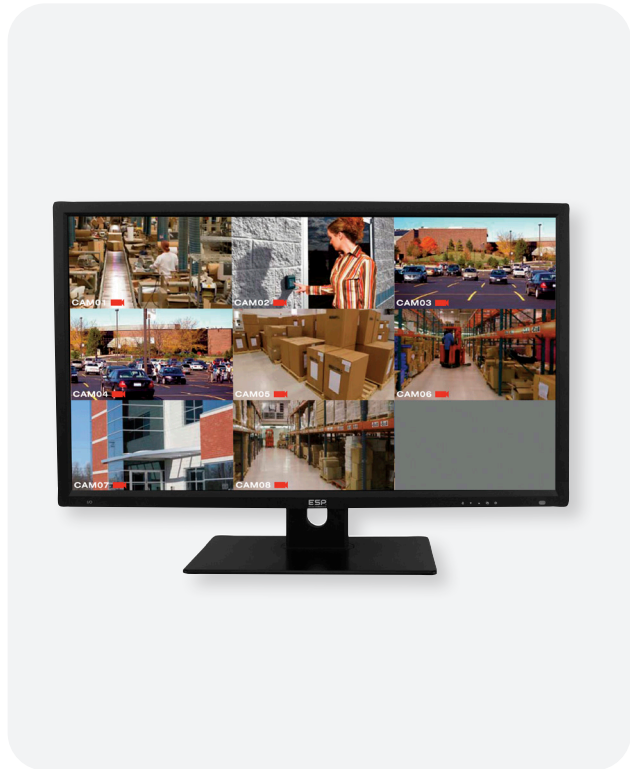

- 4K resolution supported through 2 HDMI ports
- Energy efficient LED panel
- Desktop stand with wall mount bracket available (TFT-BRA4)
- Includes in-built speakers

CCTV Test Monitor

TMPROSHD

- Durable design with quality carry case
- 4" LCD Touchscreen
- 12vDC 1A power output for Camera
- Lithium battery rechargeable (7 hrs working time)
- PTZ Camera control and testing