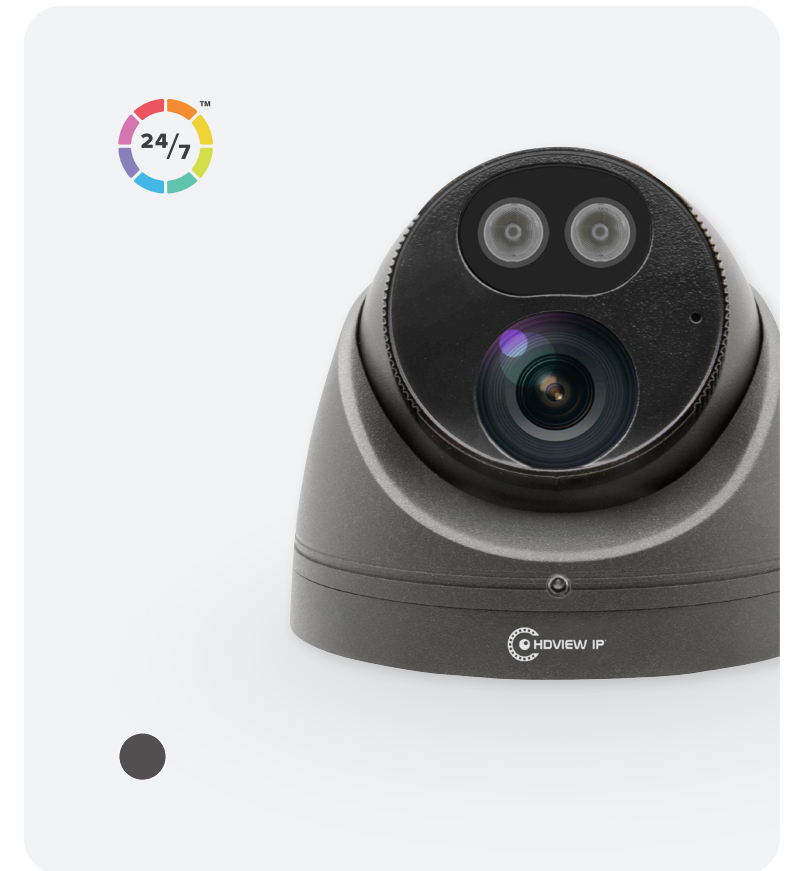

5MP & 8MP Dome IP PoE CCTV Cameras

- HD 5MP & 8MP Resolution
- 2.8 mm Fixed Lens
- 1/2.7" Low Light Image Sensor
- White LED and IR Function up to 30 Meters
- 115° Diagonal Viewing Angle
- Built-in Mic & Speaker
- Supports 128G Micro SD card
- IP67 Housing Ingress Protection

*For all compatible base options, please see page 12 & 13.

Available in:

HC528FDW - 5MP Dome 24/7 IP PoE Camera (White)

HC528FDG - 5MP Dome 24/7 IP PoE Camera (Grey)

HC828FDW - 8MP Dome 24/7 IP PoE Camera (White)

HC828FDG - 8MP Dome 24/7 IP PoE Camera (Grey)