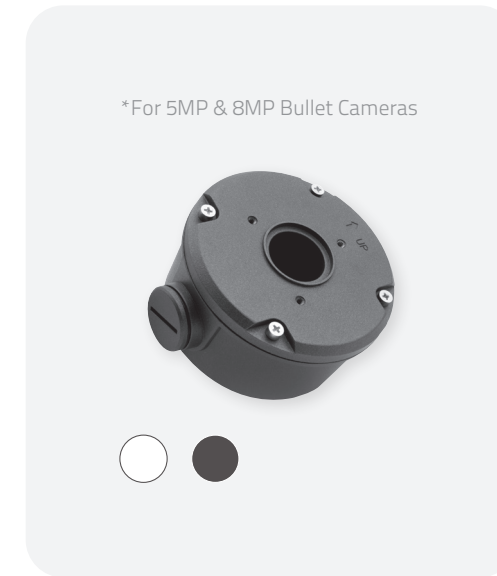

2MP IP PoE CCTV Camera Deep Bases

- 25mm Cable Entry
- Aluminum Construction

Available in:

BBW1 - Deep Base for 2MP, 5MP & 8MP Bullet Camera **(White)**

BBG1 - Deep Base for 2MP, 5MP & 8MP Bullet Camera **(Grey)**

DBW3 - Deep Base for 2MP Dome Camera **(White)**

DBG3 - Deep Base for 2MP Dome Camera **(Grey)**

5MP & 8MP IP PoE CCTV Camera Deep Bases

- 25mm Cable Entry
- Aluminum Construction

Available in:

BBW1 - Deep Base for 2MP, 5MP & 8MP Bullet Camera **(White)**