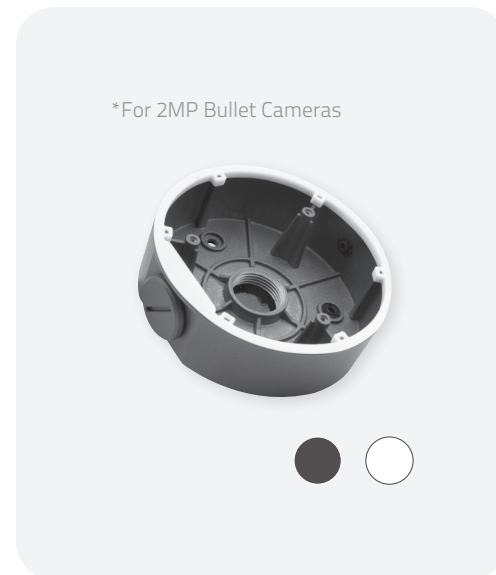

2MP IP PoE CCTV Camera Deep Bases

- 25mm Cable Entry
- Aluminum Construction

Available in:

BBW1 - Deep Base for 2MP, 5MP & 8MP Bullet Camera **(White)**

BBG1 - Deep Base for 2MP, 5MP & 8MP Bullet Camera **(Grey)**

DBW3 - Deep Base for 2MP Dome Camera **(White)**

DBG3 - Deep Base for 2MP Dome Camera **(Grey)**

5MP & 8MP IP PoE CCTV Camera Deep Bases

- 25mm Cable Entry
- Aluminum Construction

Available in:

BBW1 - Deep Base for 2MP, 5MP & 8MP Bullet Camera **(White)**