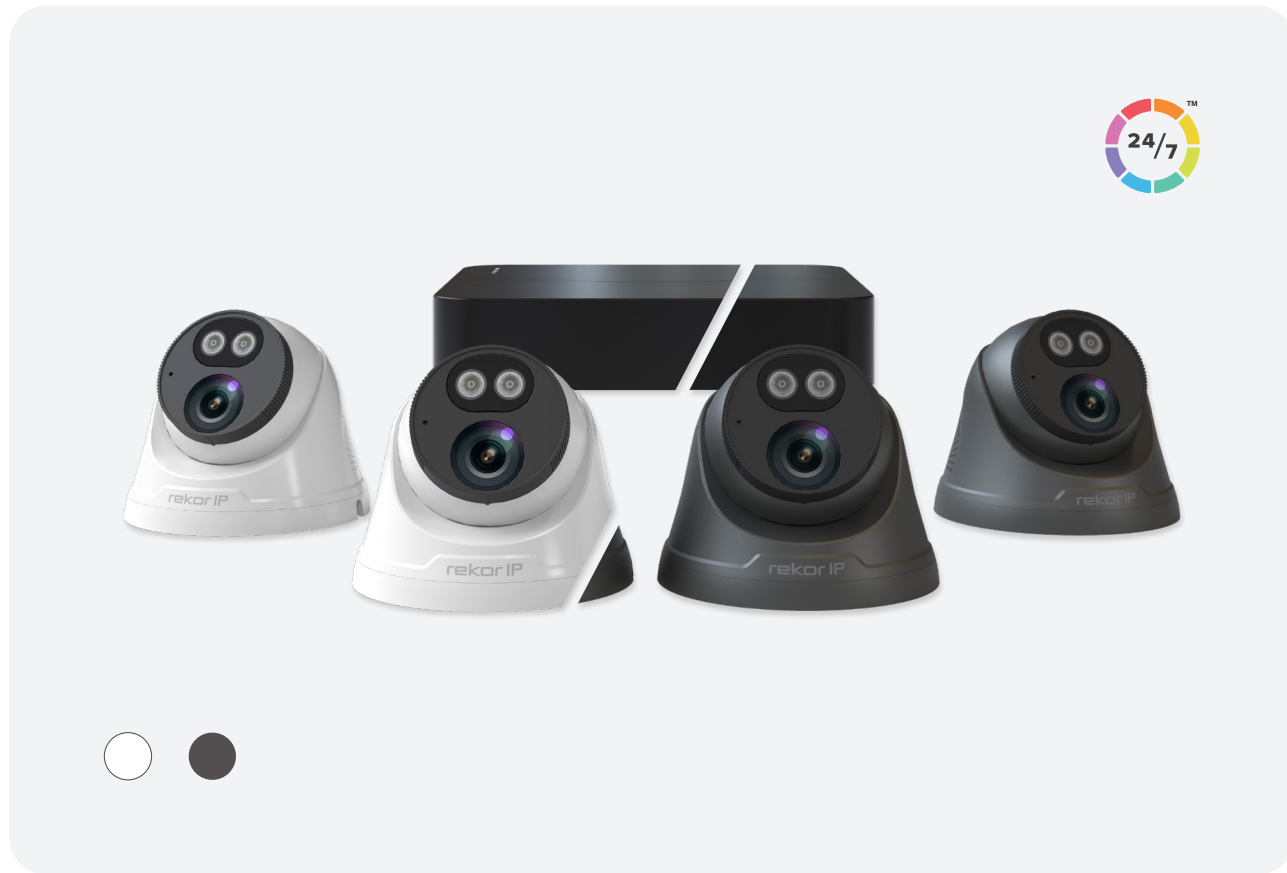

2MP Dome 24/7 IP PoE CCTV Kit

rekor IP

Available in:

RC24KD2W - Dome 24/7 IP PoE Kit (2 Cameras- White)

RC24KD4W - Dome 24/7 IP PoE Kit (4 Cameras- White)

RC24KD2G - Dome 24/7 IP PoE Kit (2 Cameras- Grey)

RC24KD4G - Dome 24/7 IP PoE Kit (4 Cameras - Grey)

- Complete with NVR, Weatherproof IP Cameras, Cable & System Power Supply
- HD 2MP Resolution Viewing and Recording
- 4 Channel IP PoE NVR
- Low Light Image Sensor, White LED and Infra-red Camera Modes
- Intelligent Function, with Perimeter Intrusion Detection & Line Crossing Detection
- Pre-Installed Surveillance Hard Drive
- Remote Monitoring via APP (Android / IOS) or PC
- Continuous / Scheduled / Motion Record Modes
- USB Backup for Evidence Transfer
- Up to 250m Cable Length per Channel

rekor IP