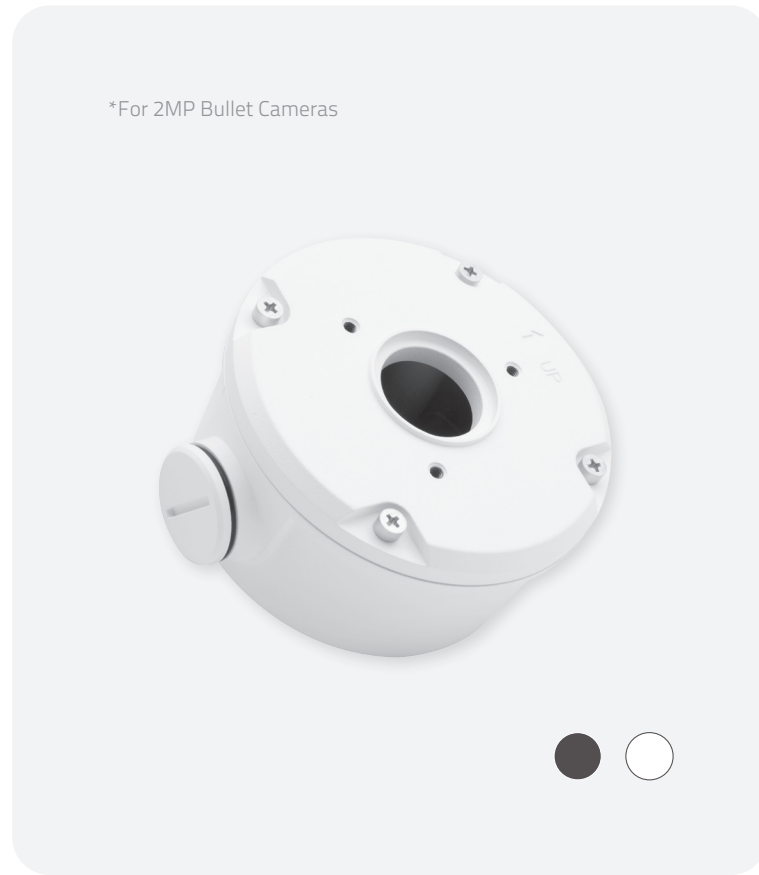

2MP IP PoE CCTV Camera Deep Bases

- 25mm Cable Entry
- Aluminum Construction

Available in:

BBW1 - Deep Base for 2MP, 5MP & 8MP Bullet Camera **(White)**

BBG1 - Deep Base for 2MP, 5MP & 8MP Bullet Camera **(Grey)**

DBW3 - Deep Base for 2MP Dome Camera **(White)**

DBG3 - Deep Base for 2MP Dome Camera **(Grey)**