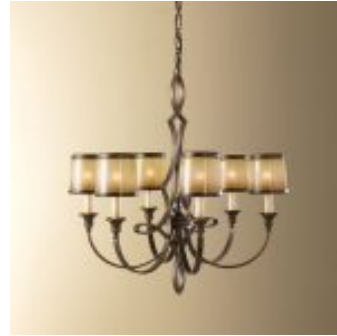

## Feiss Justine 6Lt Chandelier

£0.00

SKU: Feiss Justine 6Lt Chandelier (FE-JUSTINE6-P)

Link: <https://www.elsteadlighting.com/products/feiss-justine-6lt-chandelier/>

## Product Information

---

Categories: Interior Lighting, Chandeliers

Fitting Height: 724mm

Minimum Drop: 845mm

Maximum Drop: 1615mm

Finish: Astral Bronze

Class: I

Maximum Wattage: 6X60W E14

Lamp Included: No

Voltage: 220-240v 50hz

Brand: Feiss

Family: Justine

Interior/Exterior: Interior

Product Type: Chandelier

Country of Origin: PRC