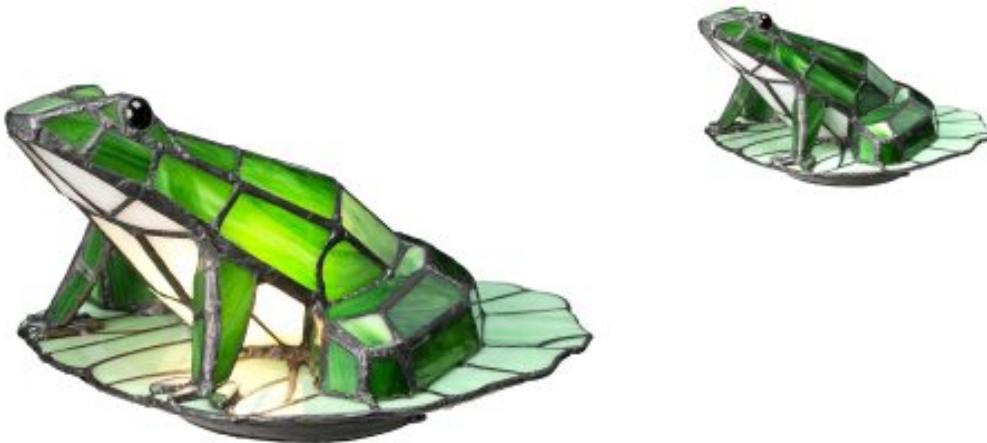

Tiffany Animal Lamps Frog Tiffany Lamp

£0.00

SKU: Tiffany Animal Lamps Frog Tiffany Lamp (QZ-FROG-TL)

Link: <https://www.elsteadlighting.com/products/tiffany-animal-lamps-frog-tiffany-lamp-2/>

Product Information

Categories: Interior Lighting, Table Lamps, Quoizel

Fitting Height: 132mm

Projection/Depth: 228mm

Finish: Architectural Bronze

Number of lamps: 1

Maximum Wattage: 3W LED

Socket: G9

LED Lamp Included: Yes

LED Colour Temp: 3000k

LED Lumens: 320Lm

Voltage: 12v

Energy Rating: A++ - A

Build Materials: Tiffany Glass

Brand: Quoizel

Family: Tiffany Animal Lamps

Interior/Exterior: Interior