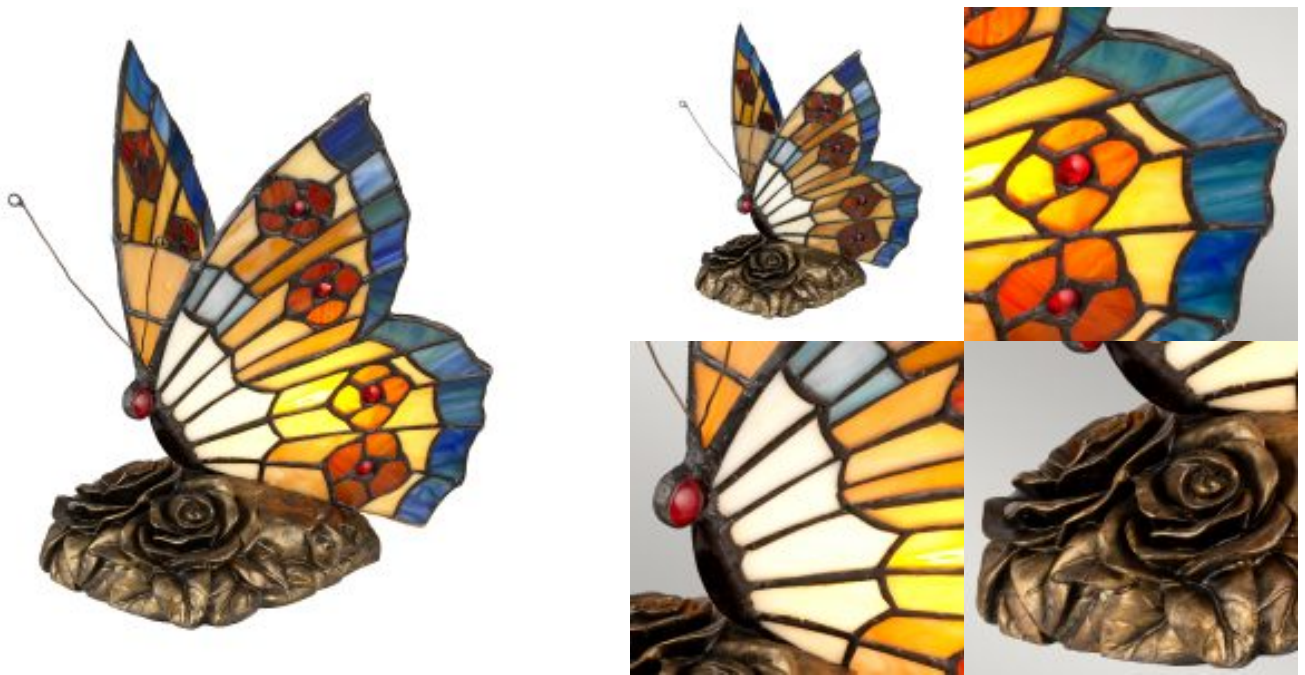

Tiffany Animal Lamps Butterfly Tiffany Lamp

£0.00

SKU: Tiffany Animal Lamps Butterfly Tiffany Lamp (QZ-OBUTTERFLY-TL)

Link: <https://www.elsteadlighting.com/products/tiffany-animal-lamps-butterfly-tiffany-lamp-2/>

Product Information

Categories: Interior Lighting, Table Lamps, Quoizel

Fitting Height: 230mm

Projection/Depth: 180mm

Finish: Architectural Bronze

Number of lamps: 1

Maximum Wattage: 3W LED

Socket: G9

Interior/Exterior: Interior

Product Type: Table Lamp

Country of Origin: PRC

Product Description

Create a point of intrigue in your home with these eye catching accent lamps. Brighten an entryway or bedroom with these charming handcrafted animals which also makes great conversation pieces. Each one has Tiffany style glass panels individually arranged and bases with an Architectural Bronze finish. This lamp is supplied with 1 x 3W 12V G9. For a replacement, please order LP-LED3W-G9-12V.