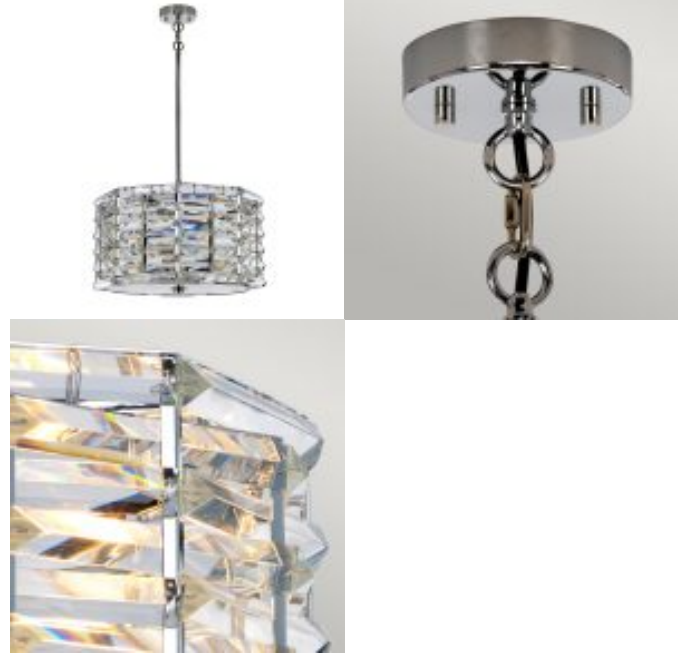

Shoal 4 Light Pendant

£0.00

SKU: Shoal 4 Light Pendant (SHOAL-4P)

Link: <https://www.elsteadlighting.com/products/shoal-4-light-pendant-2/>

Product Information

Categories: Uncategorized

Fitting Height: 303mm

Diameter: 481mm

Projection/Depth: 481mm

Minimum Drop: 419mm

Maximum Drop: 1394mm

Finish: Polished Nickel

Number of lamps: 4

Maximum Wattage: 60W

Socket: E27

Lamp Included: No

Voltage: 220-240v 50hz

Energy Rating: A - E

Build Materials: Steel, Crystal Glass

Brand: Elstead Lighting

Family: Shoal

Interior/Exterior: Interior

Product Type: Pendant

Country of Origin: PRC

Rods Supplied: Supplied with 2 x 300mm & 2 x 150mm & 1 x 75mm

Product Description

A bold look with a touch of class, the Shoal's multitude of intertwining crystals create an optical illusion, bringing drama and style. With high glamour and organic elegance, the Shoal range emanates drama and luxury from all aspects.